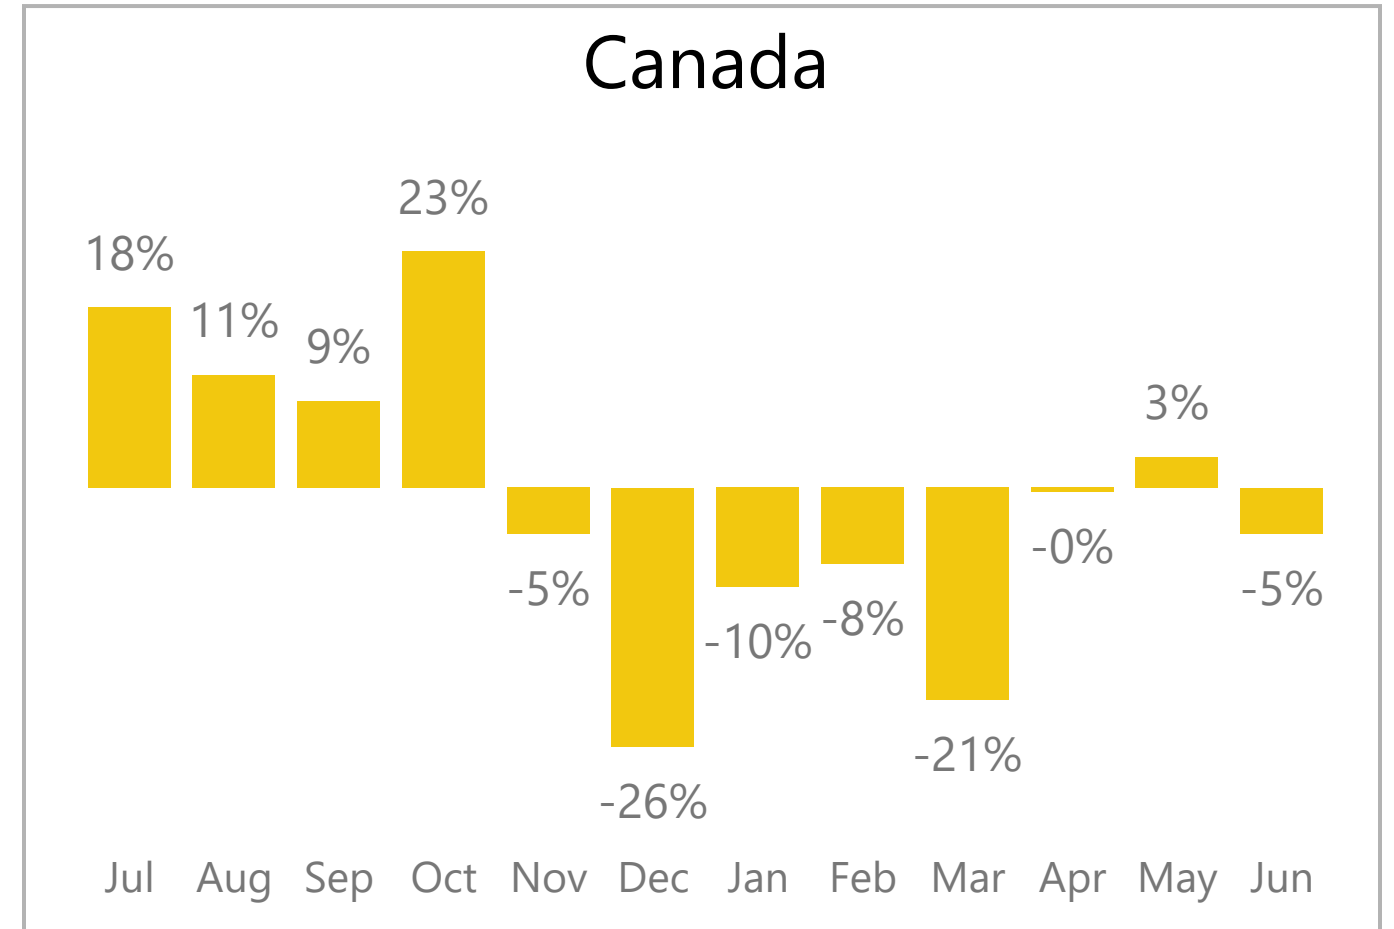

Monthly Revenue Growth By Region