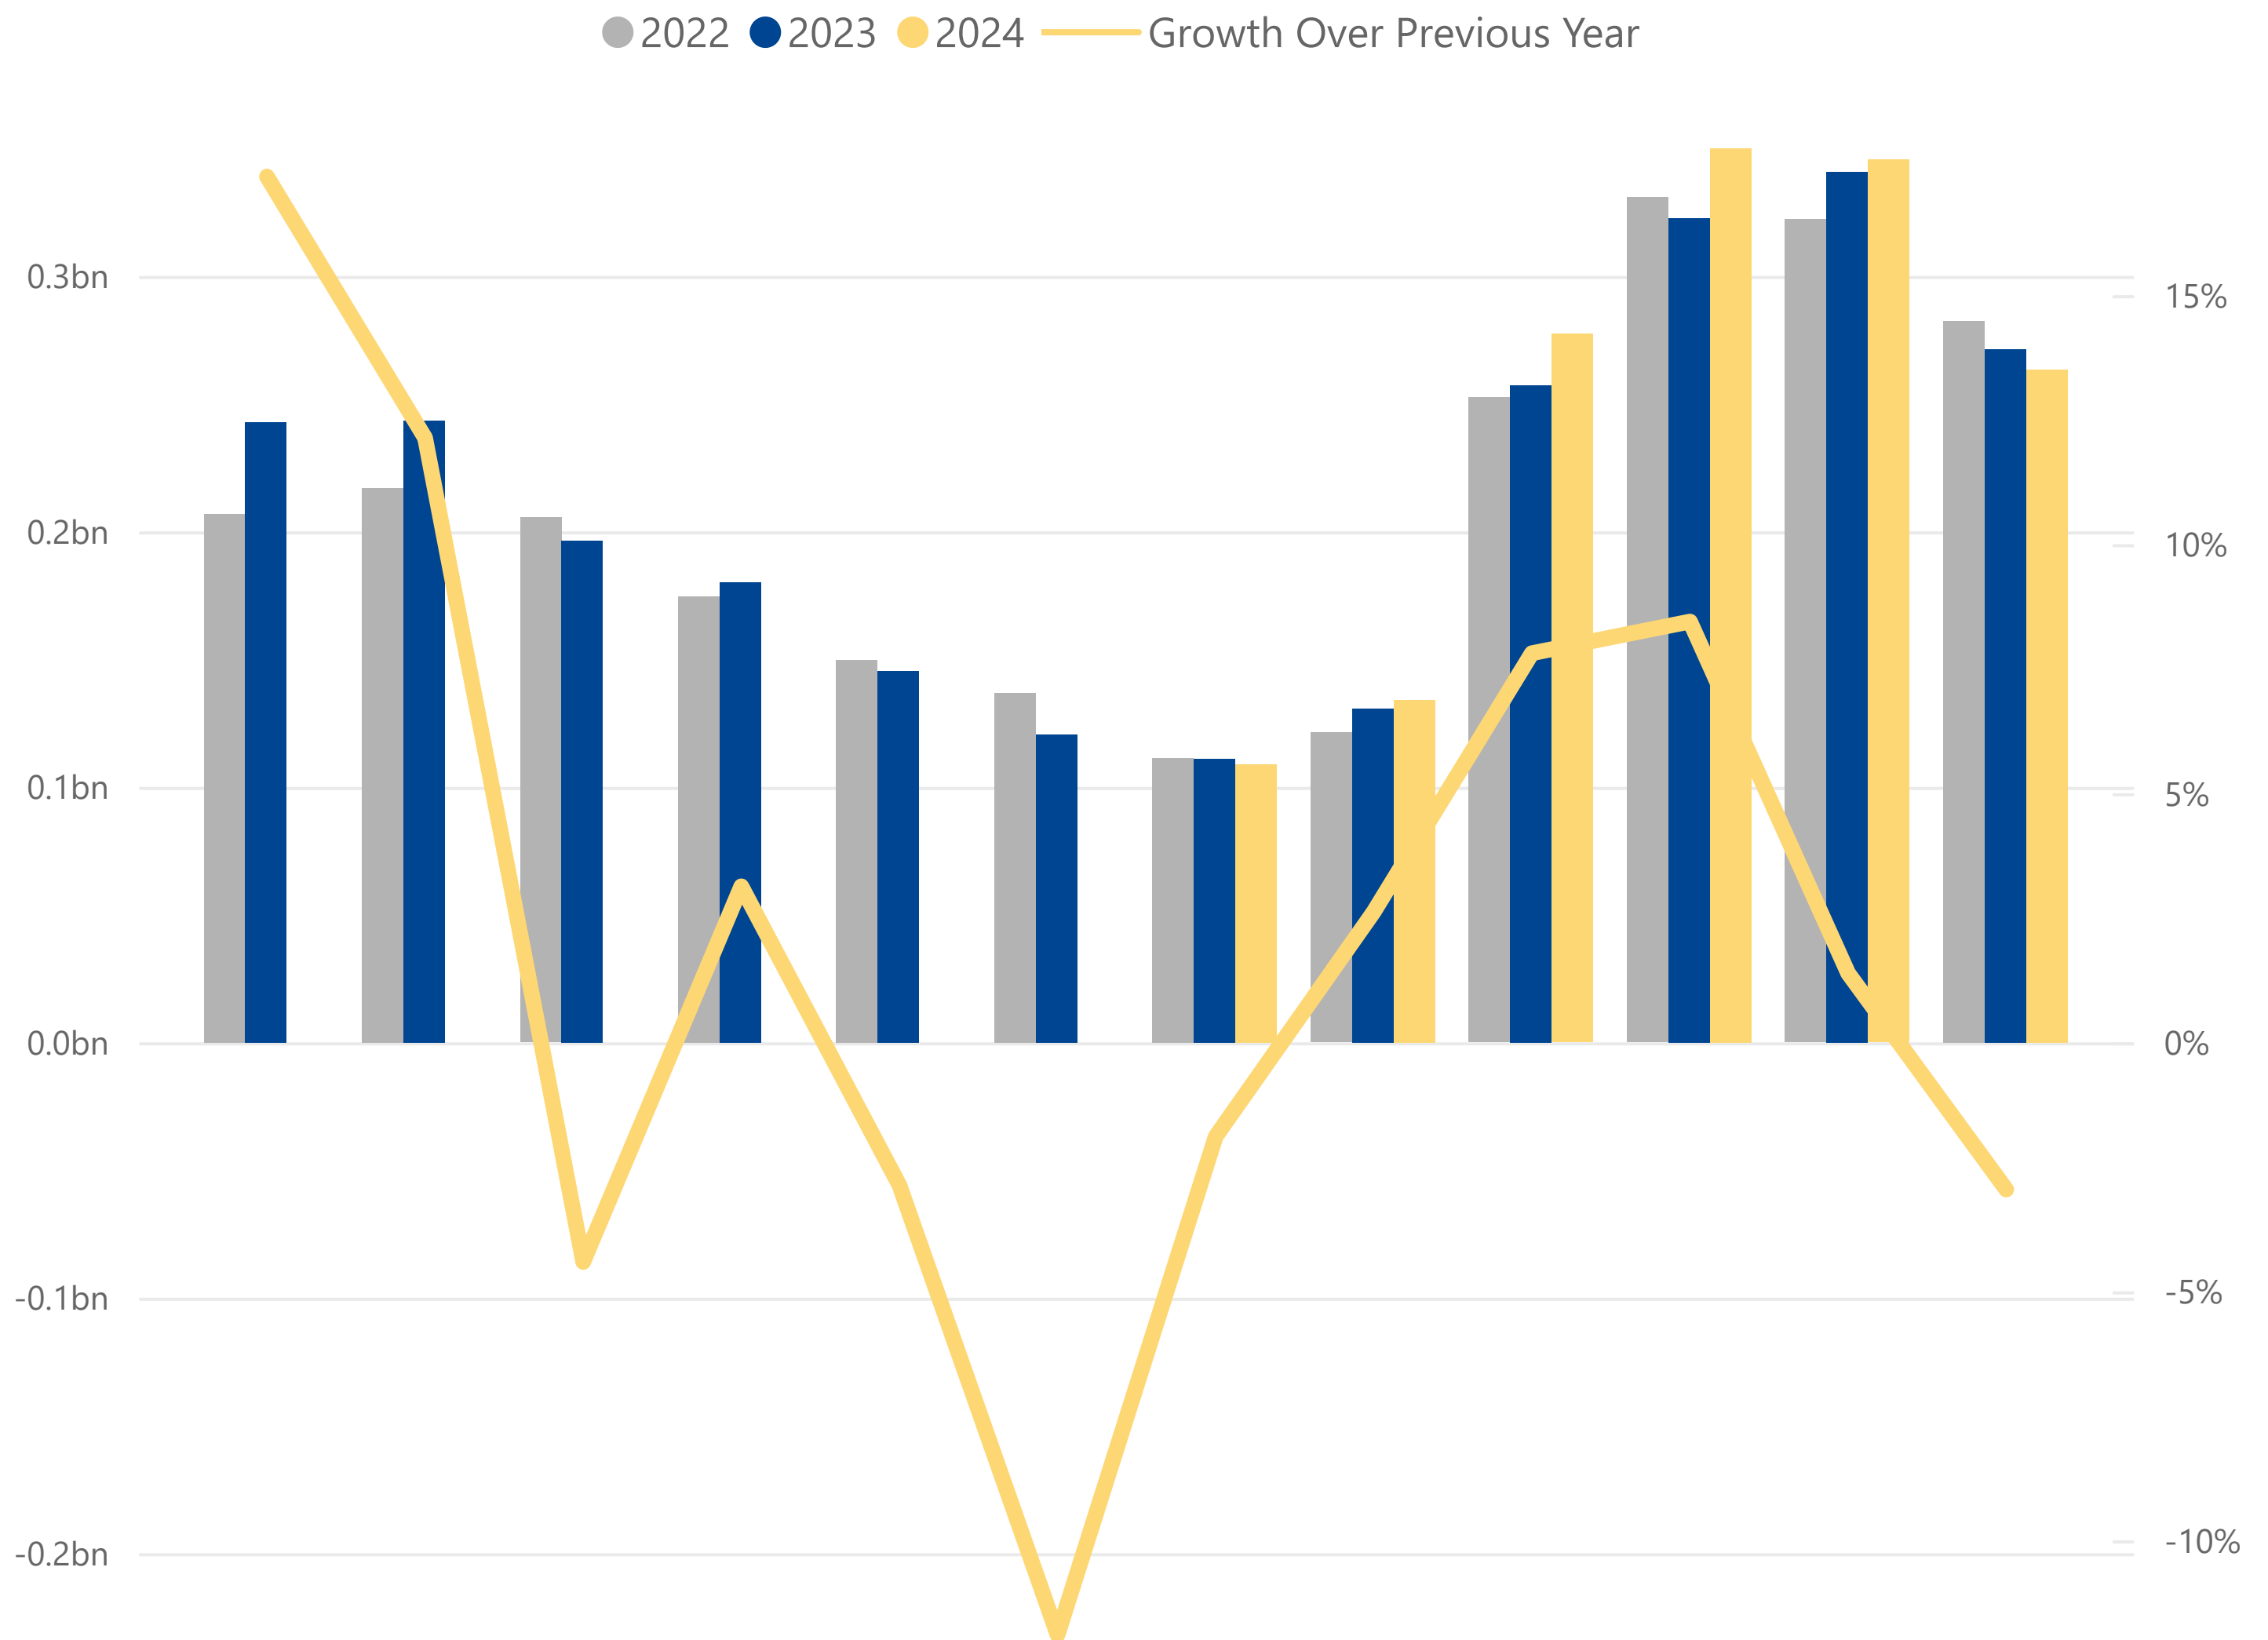

Monthly Revenue and Growth Over Previous Year 1099 Same Store OPE Dealers

Year	Jul	Aug	Sep	Oct	Nov	Dec	Jan	Feb	Mar	Apr	May	Jun
2022	207M	217M	205M	175M	150M	137M	111M	121M	252M	331M	322M	282M
2023	243M	243M	196M	180M	145M	121M	111M	131M	257M	323M	341M	271M
2024							109M	134M	277M	350M	346M	263M
	17%	12%	-4%	3%	-3%	-12%	-2%	3%	8%	8%	1%	-3%