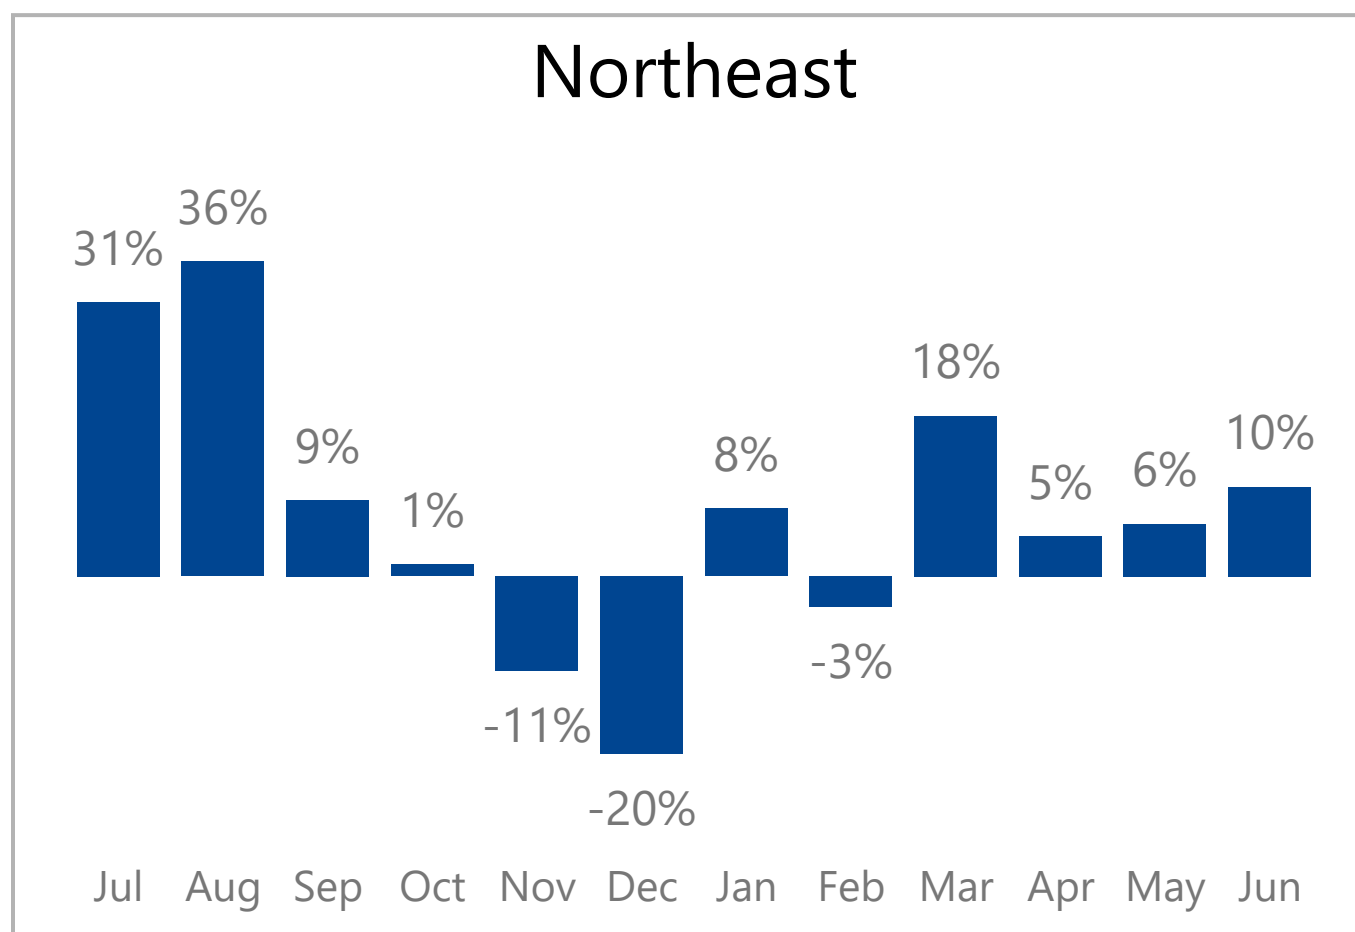

Monthly Revenue Growth By Region