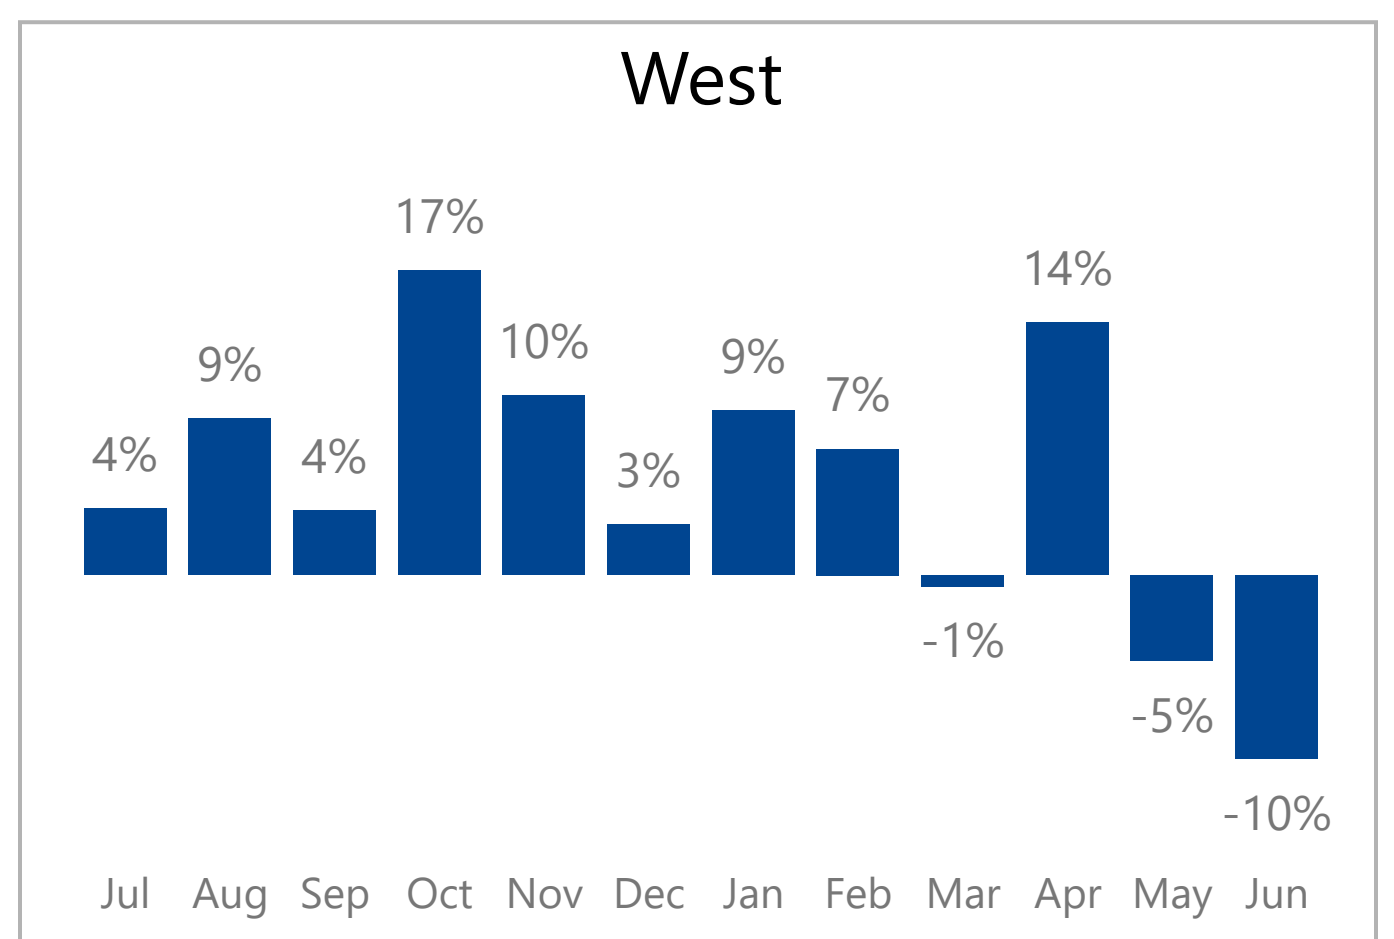

Monthly Revenue Growth By Region