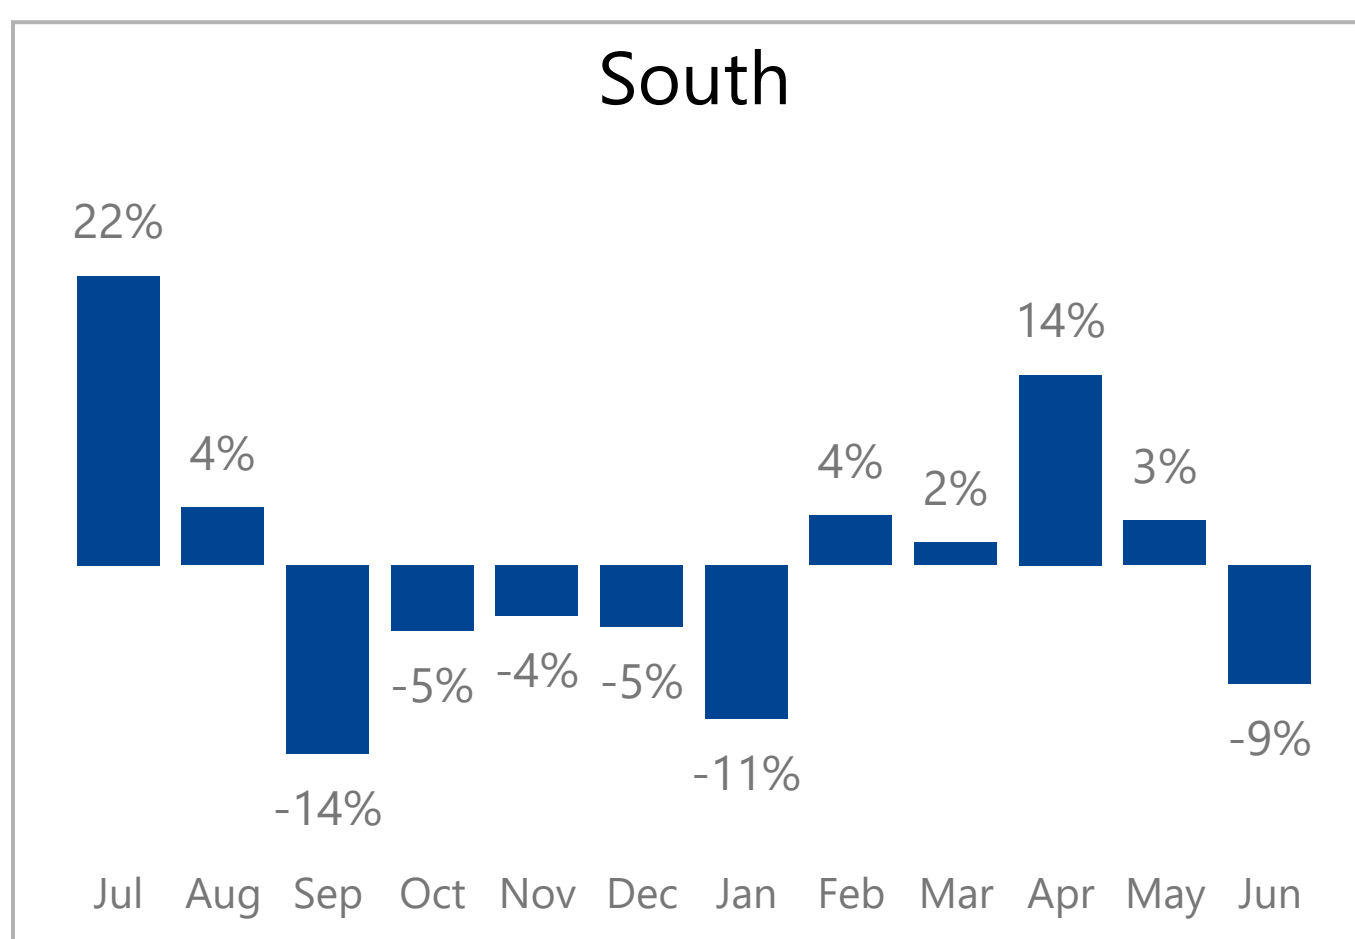

Monthly Revenue Growth By Region