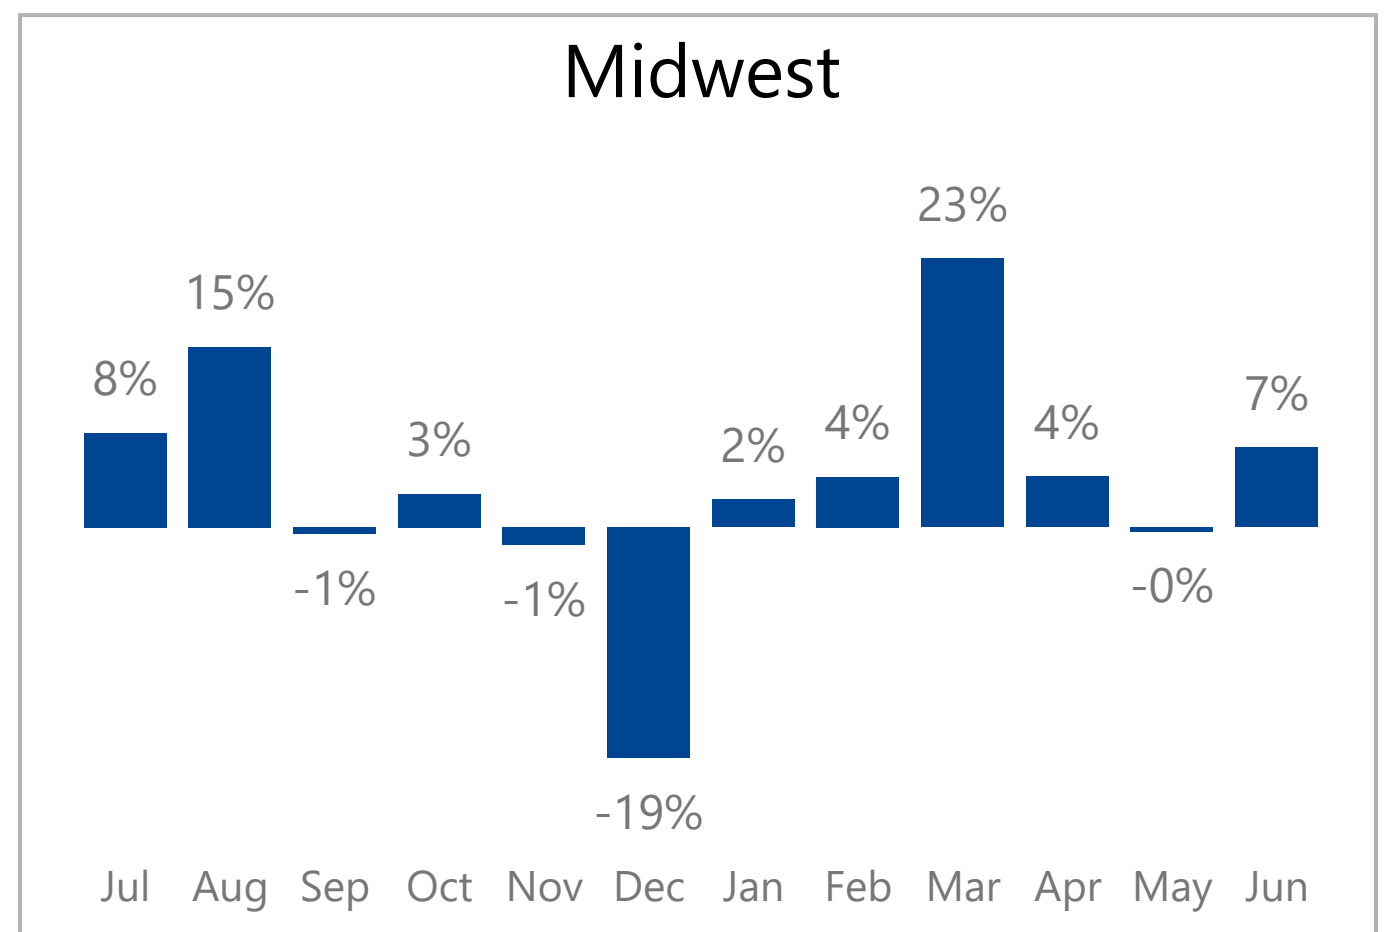

Monthly Revenue Growth By Region