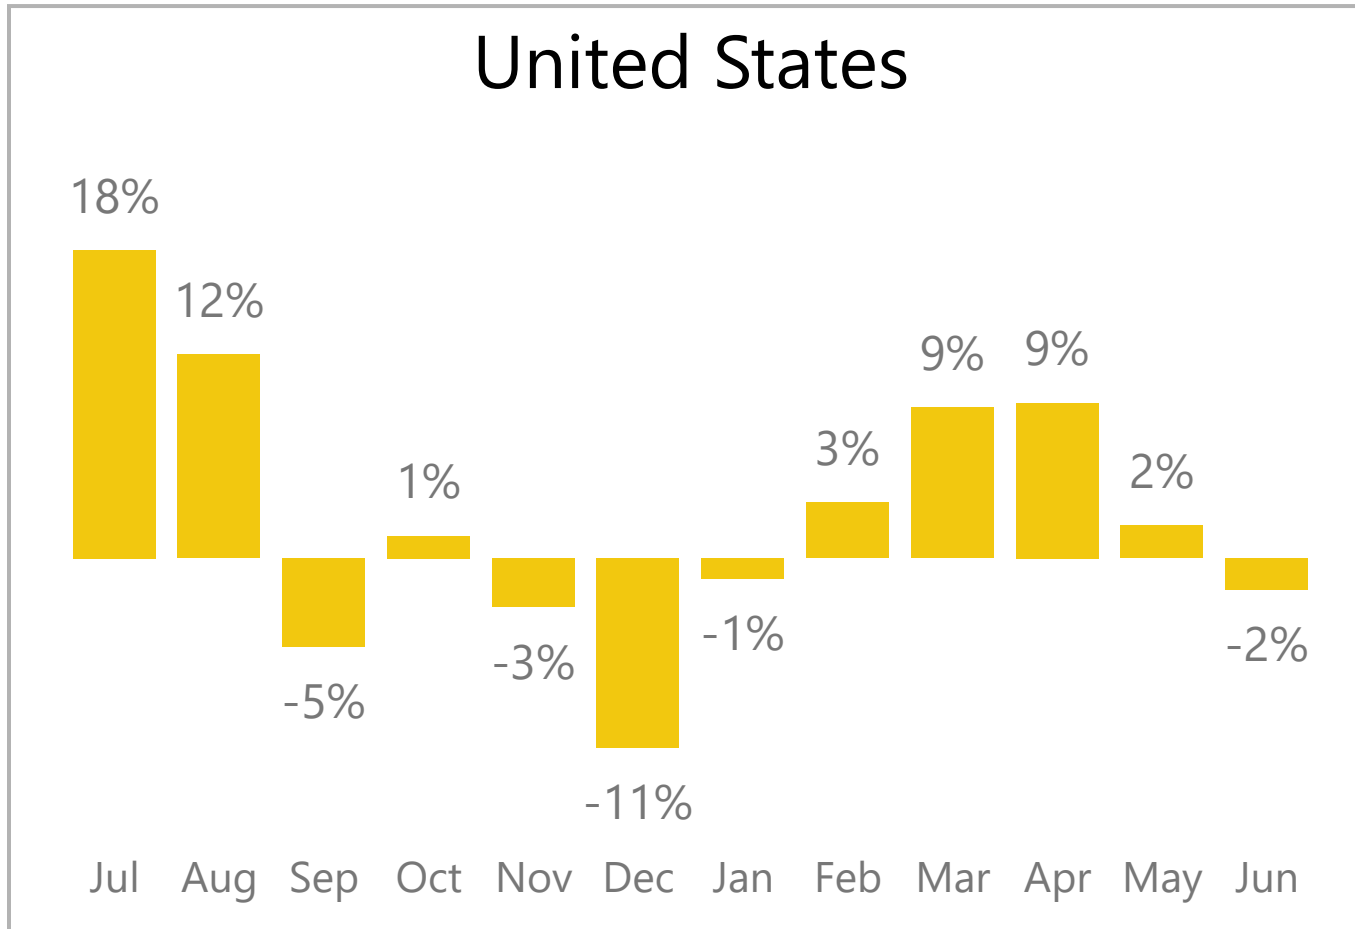

Monthly Revenue Growth By Region