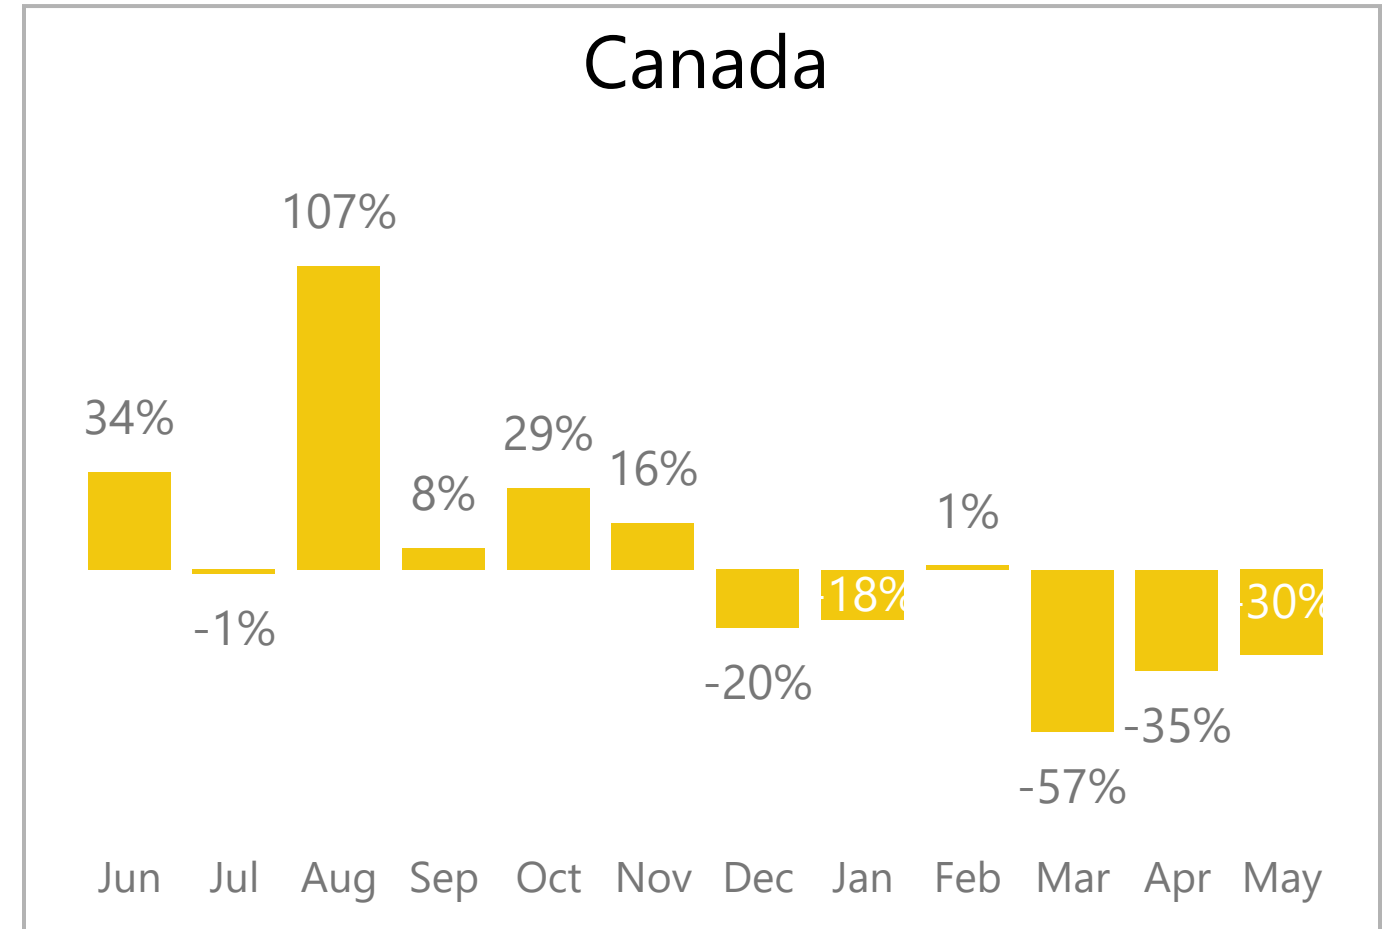

Monthly Revenue Growth By Region