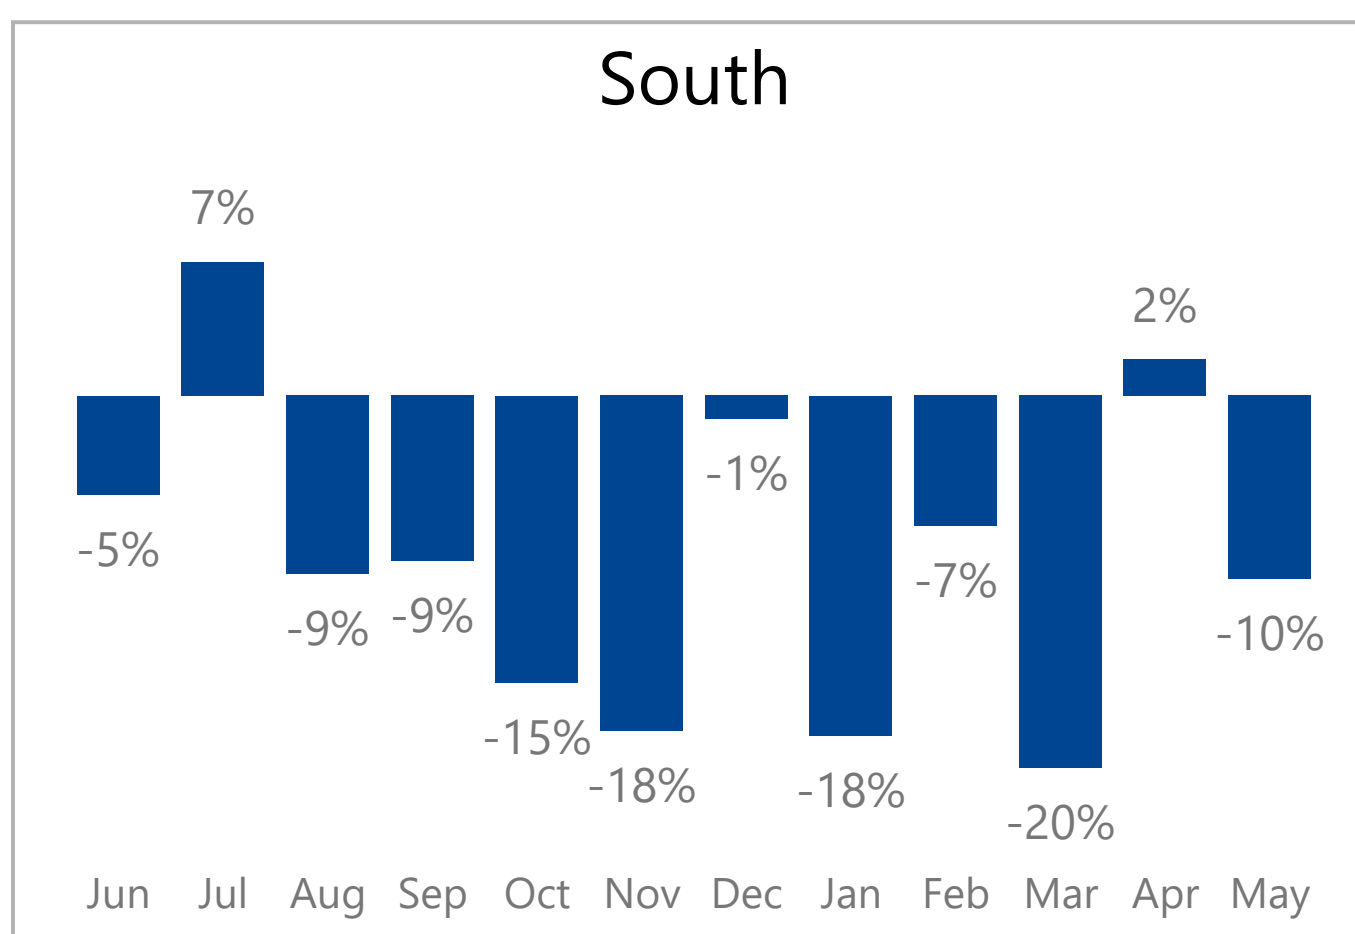

Monthly Revenue Growth By Region