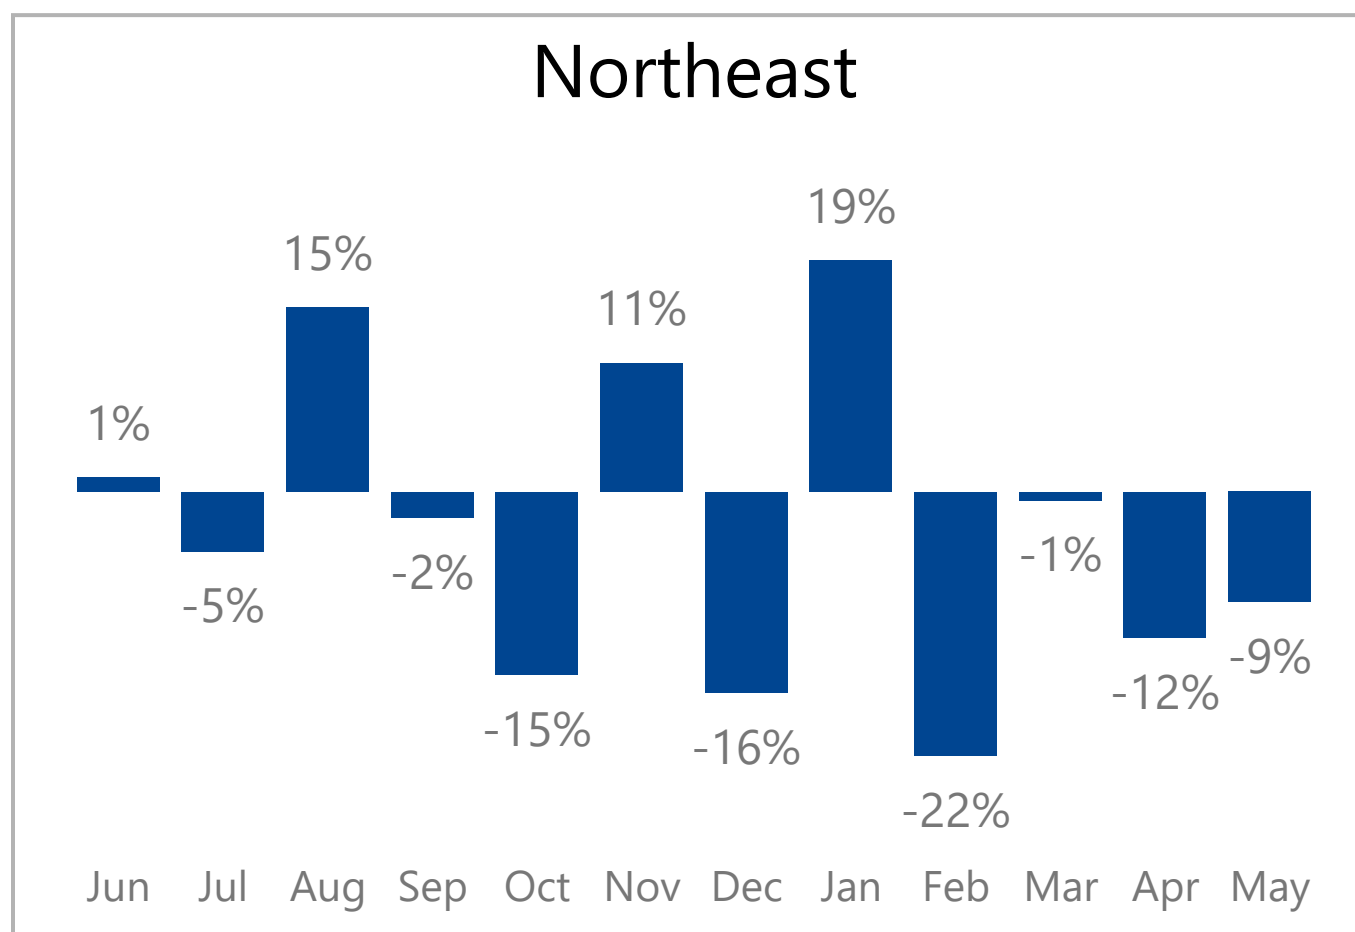

Monthly Revenue Growth By Region