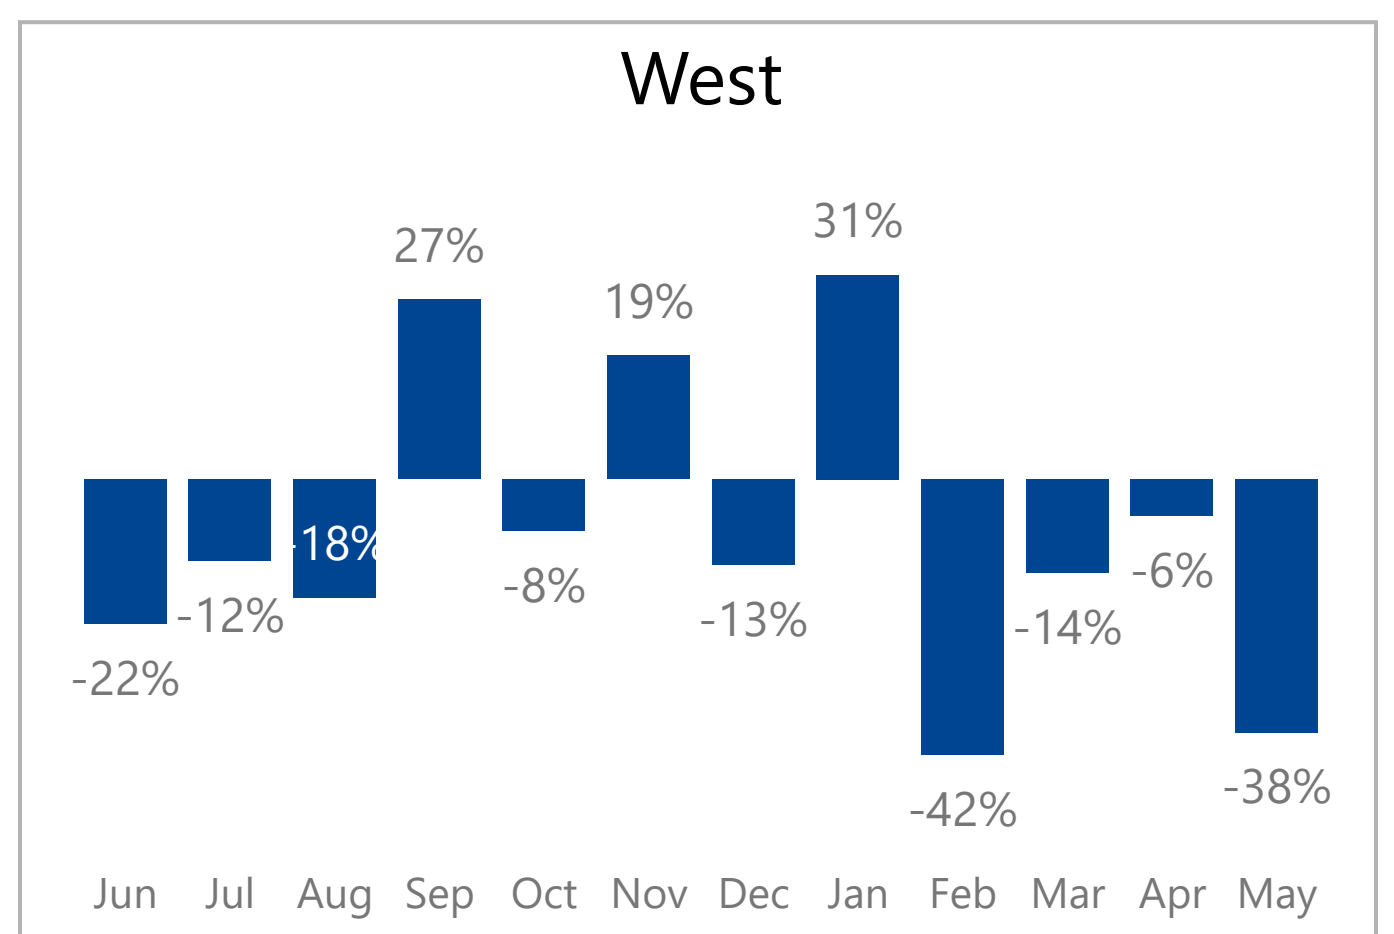

Monthly Revenue Growth By Region