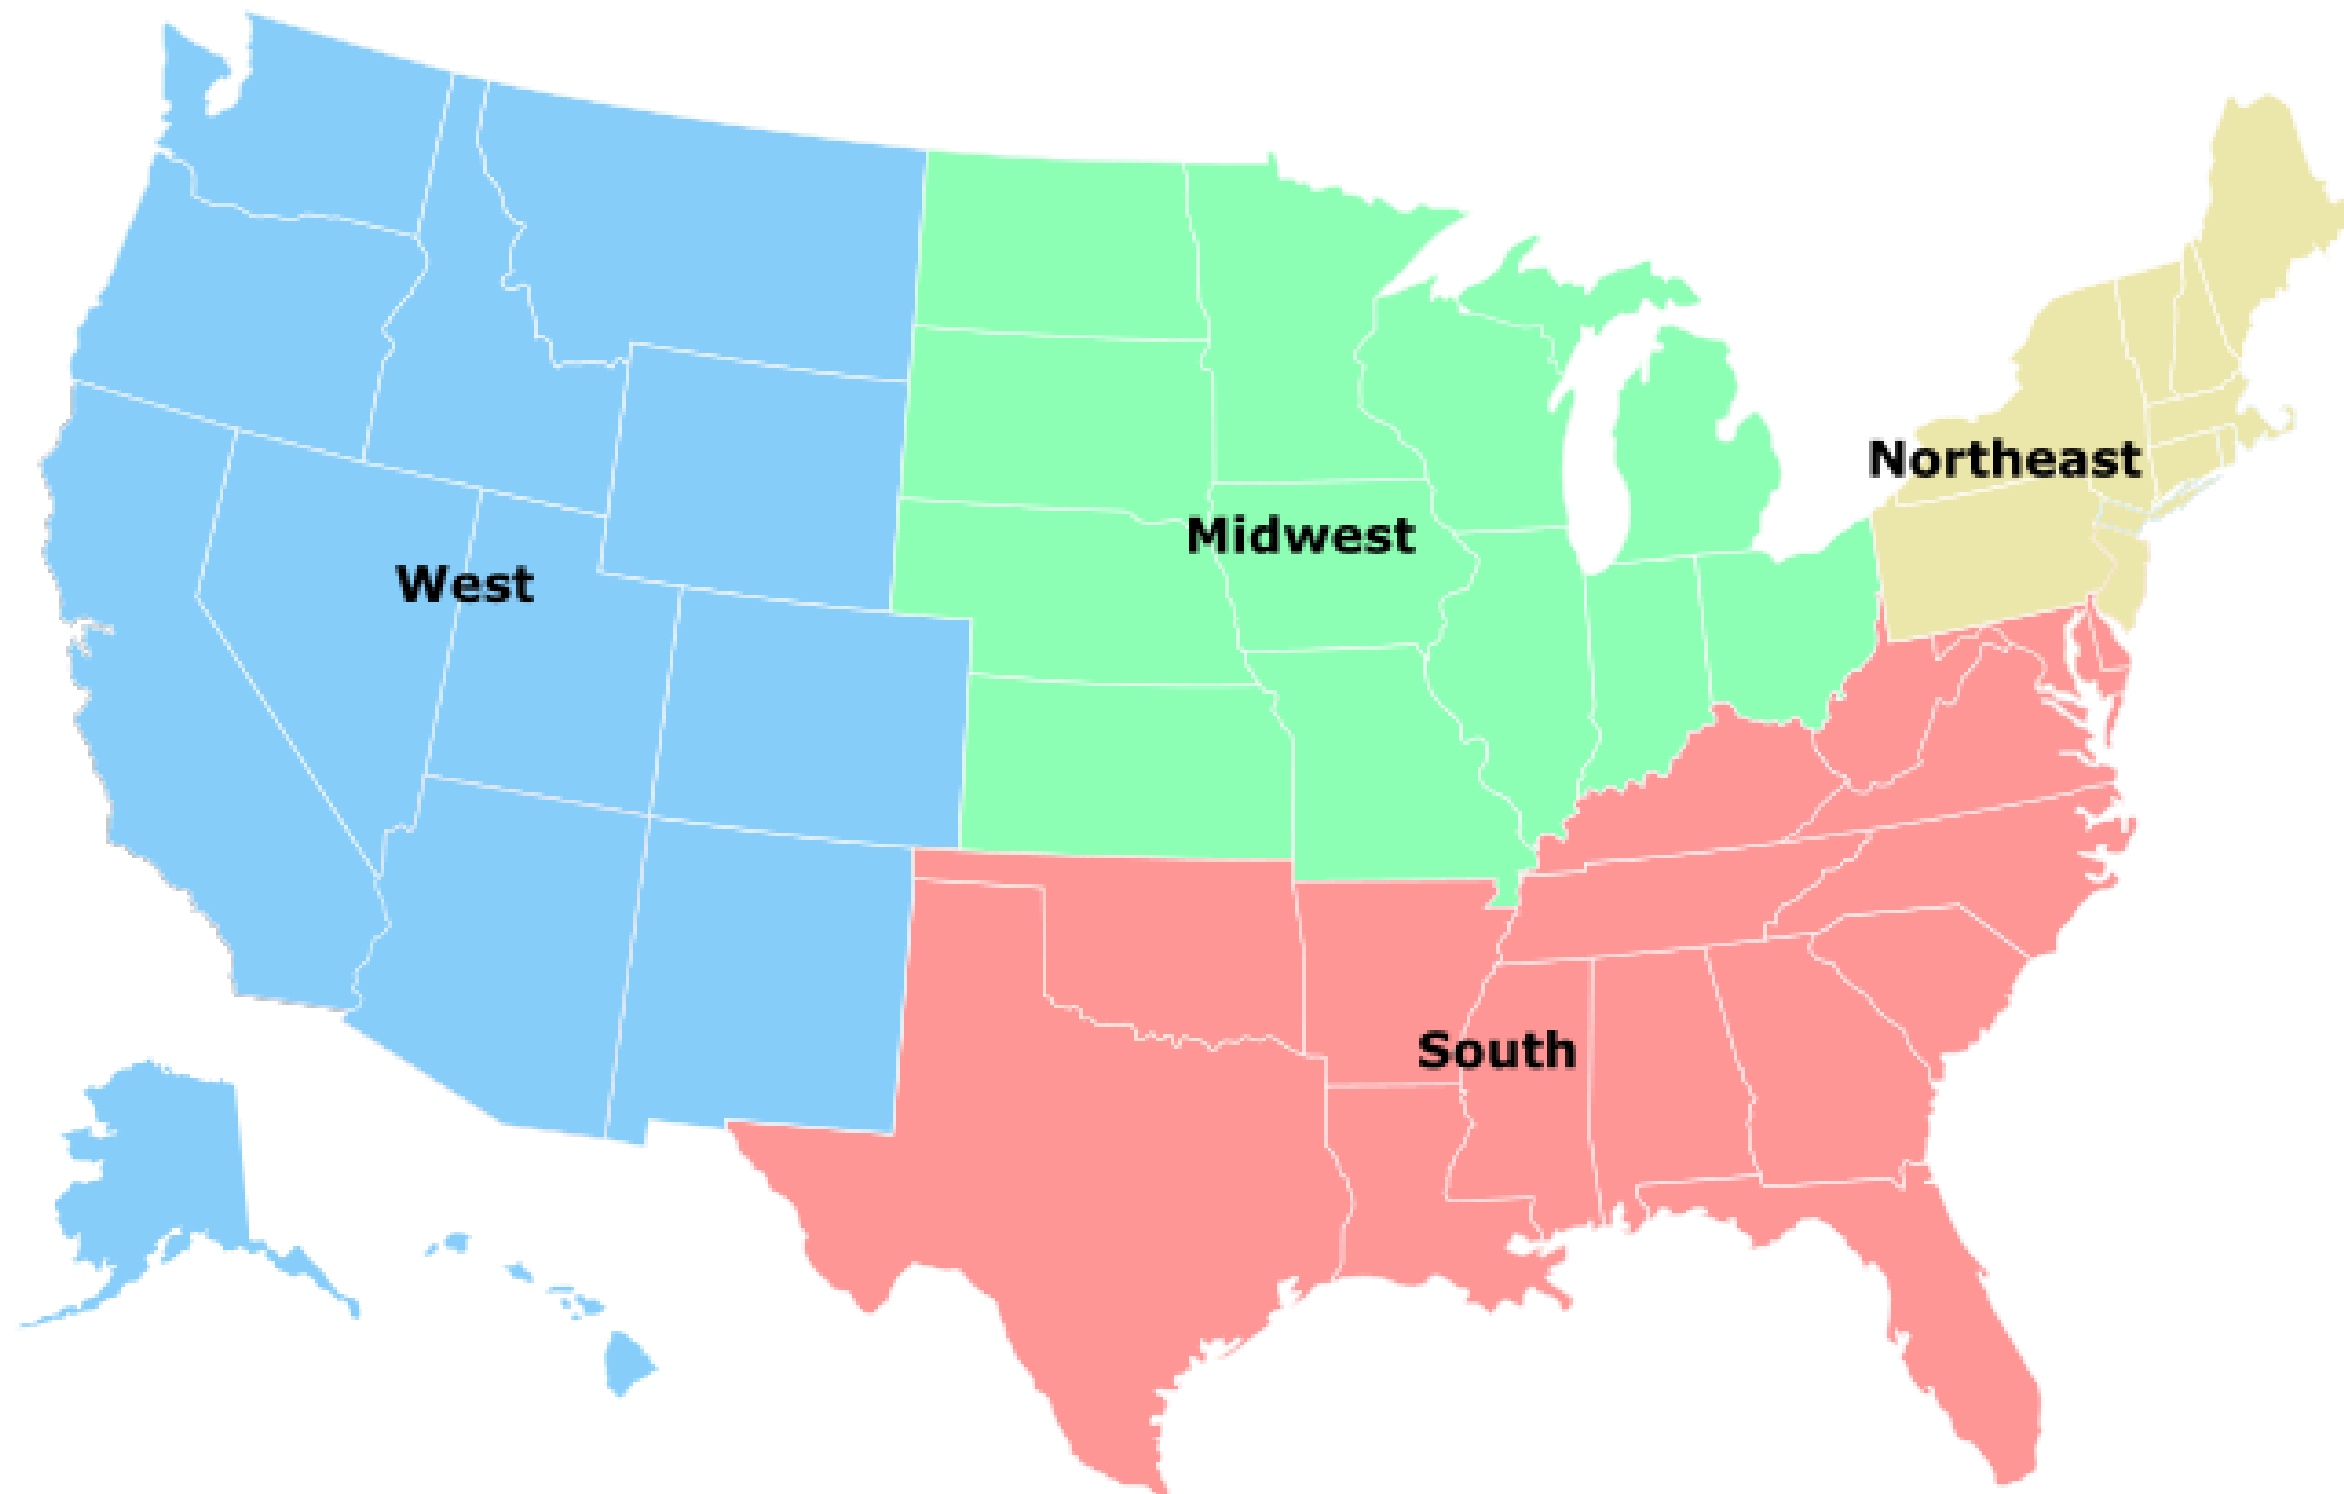

Regions

Information is also available on: www.constellationdealer.com/ope-market-update/

Have questions? Contact: datasolutions@constellationdealer.com