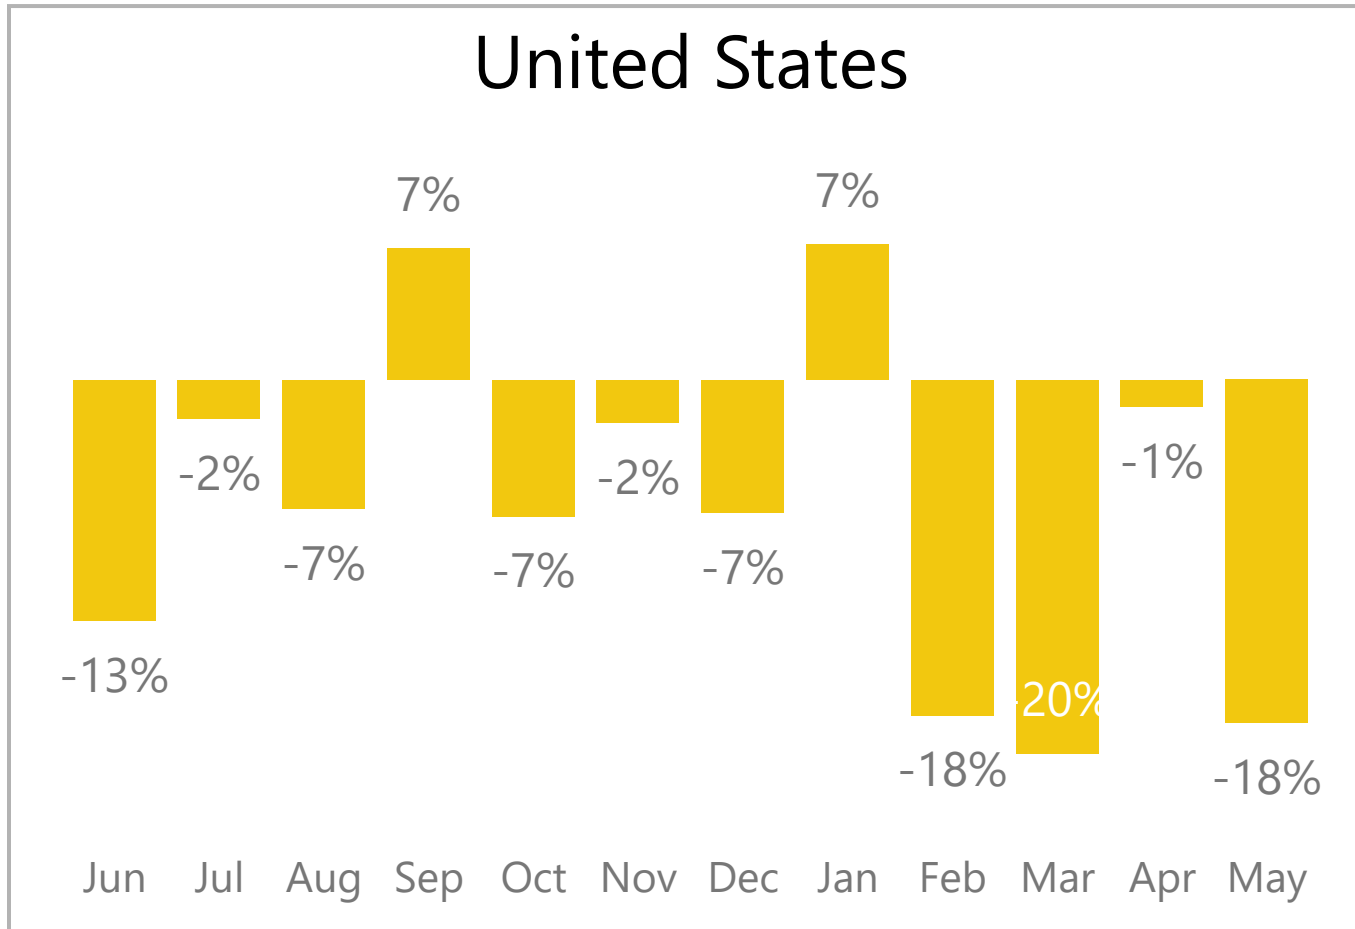

Monthly Revenue Growth By Region