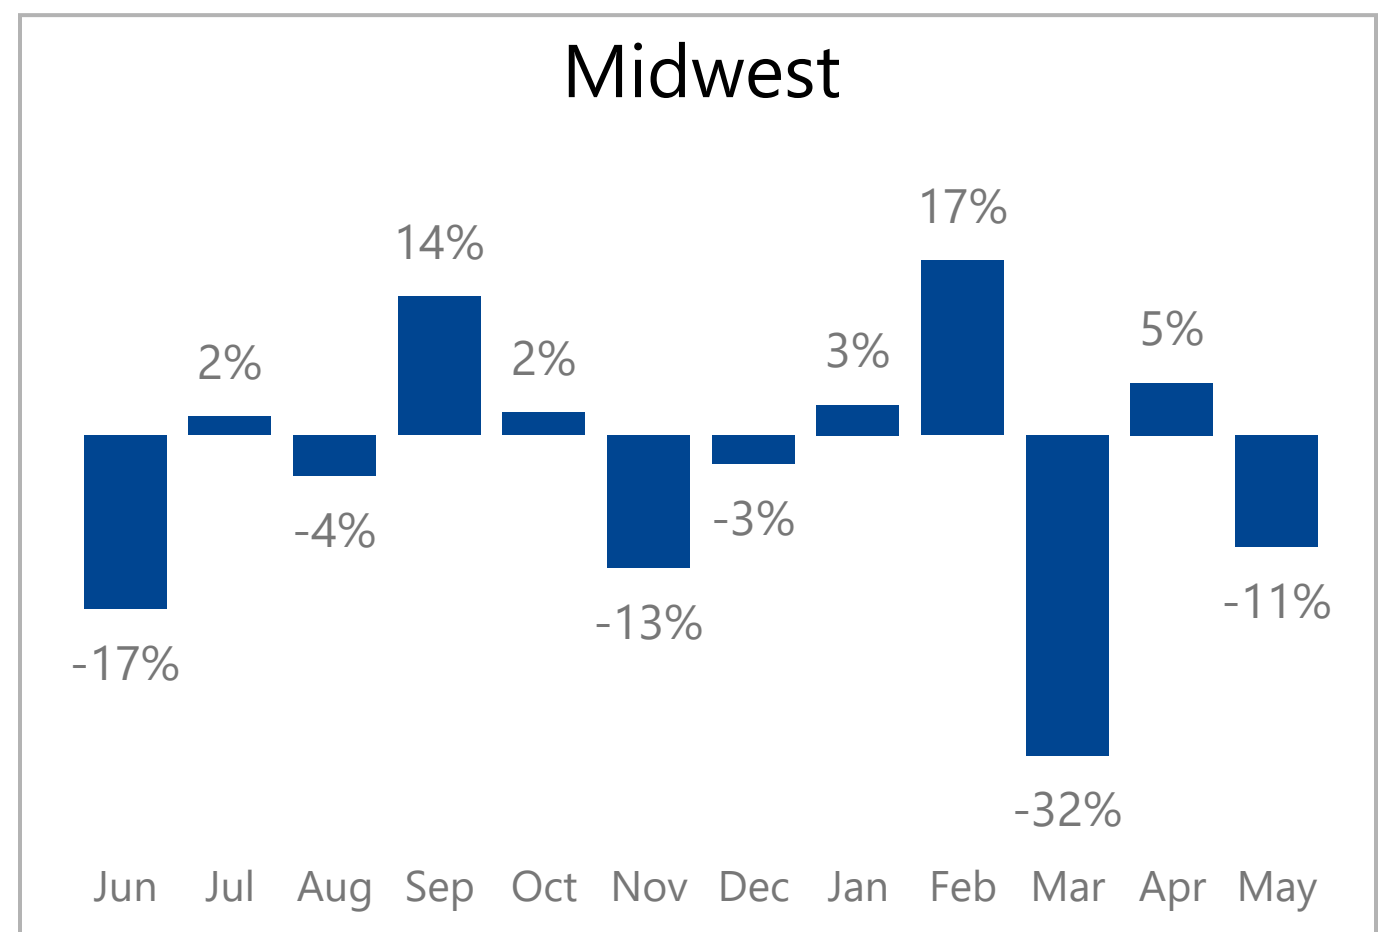

Monthly Revenue Growth By Region