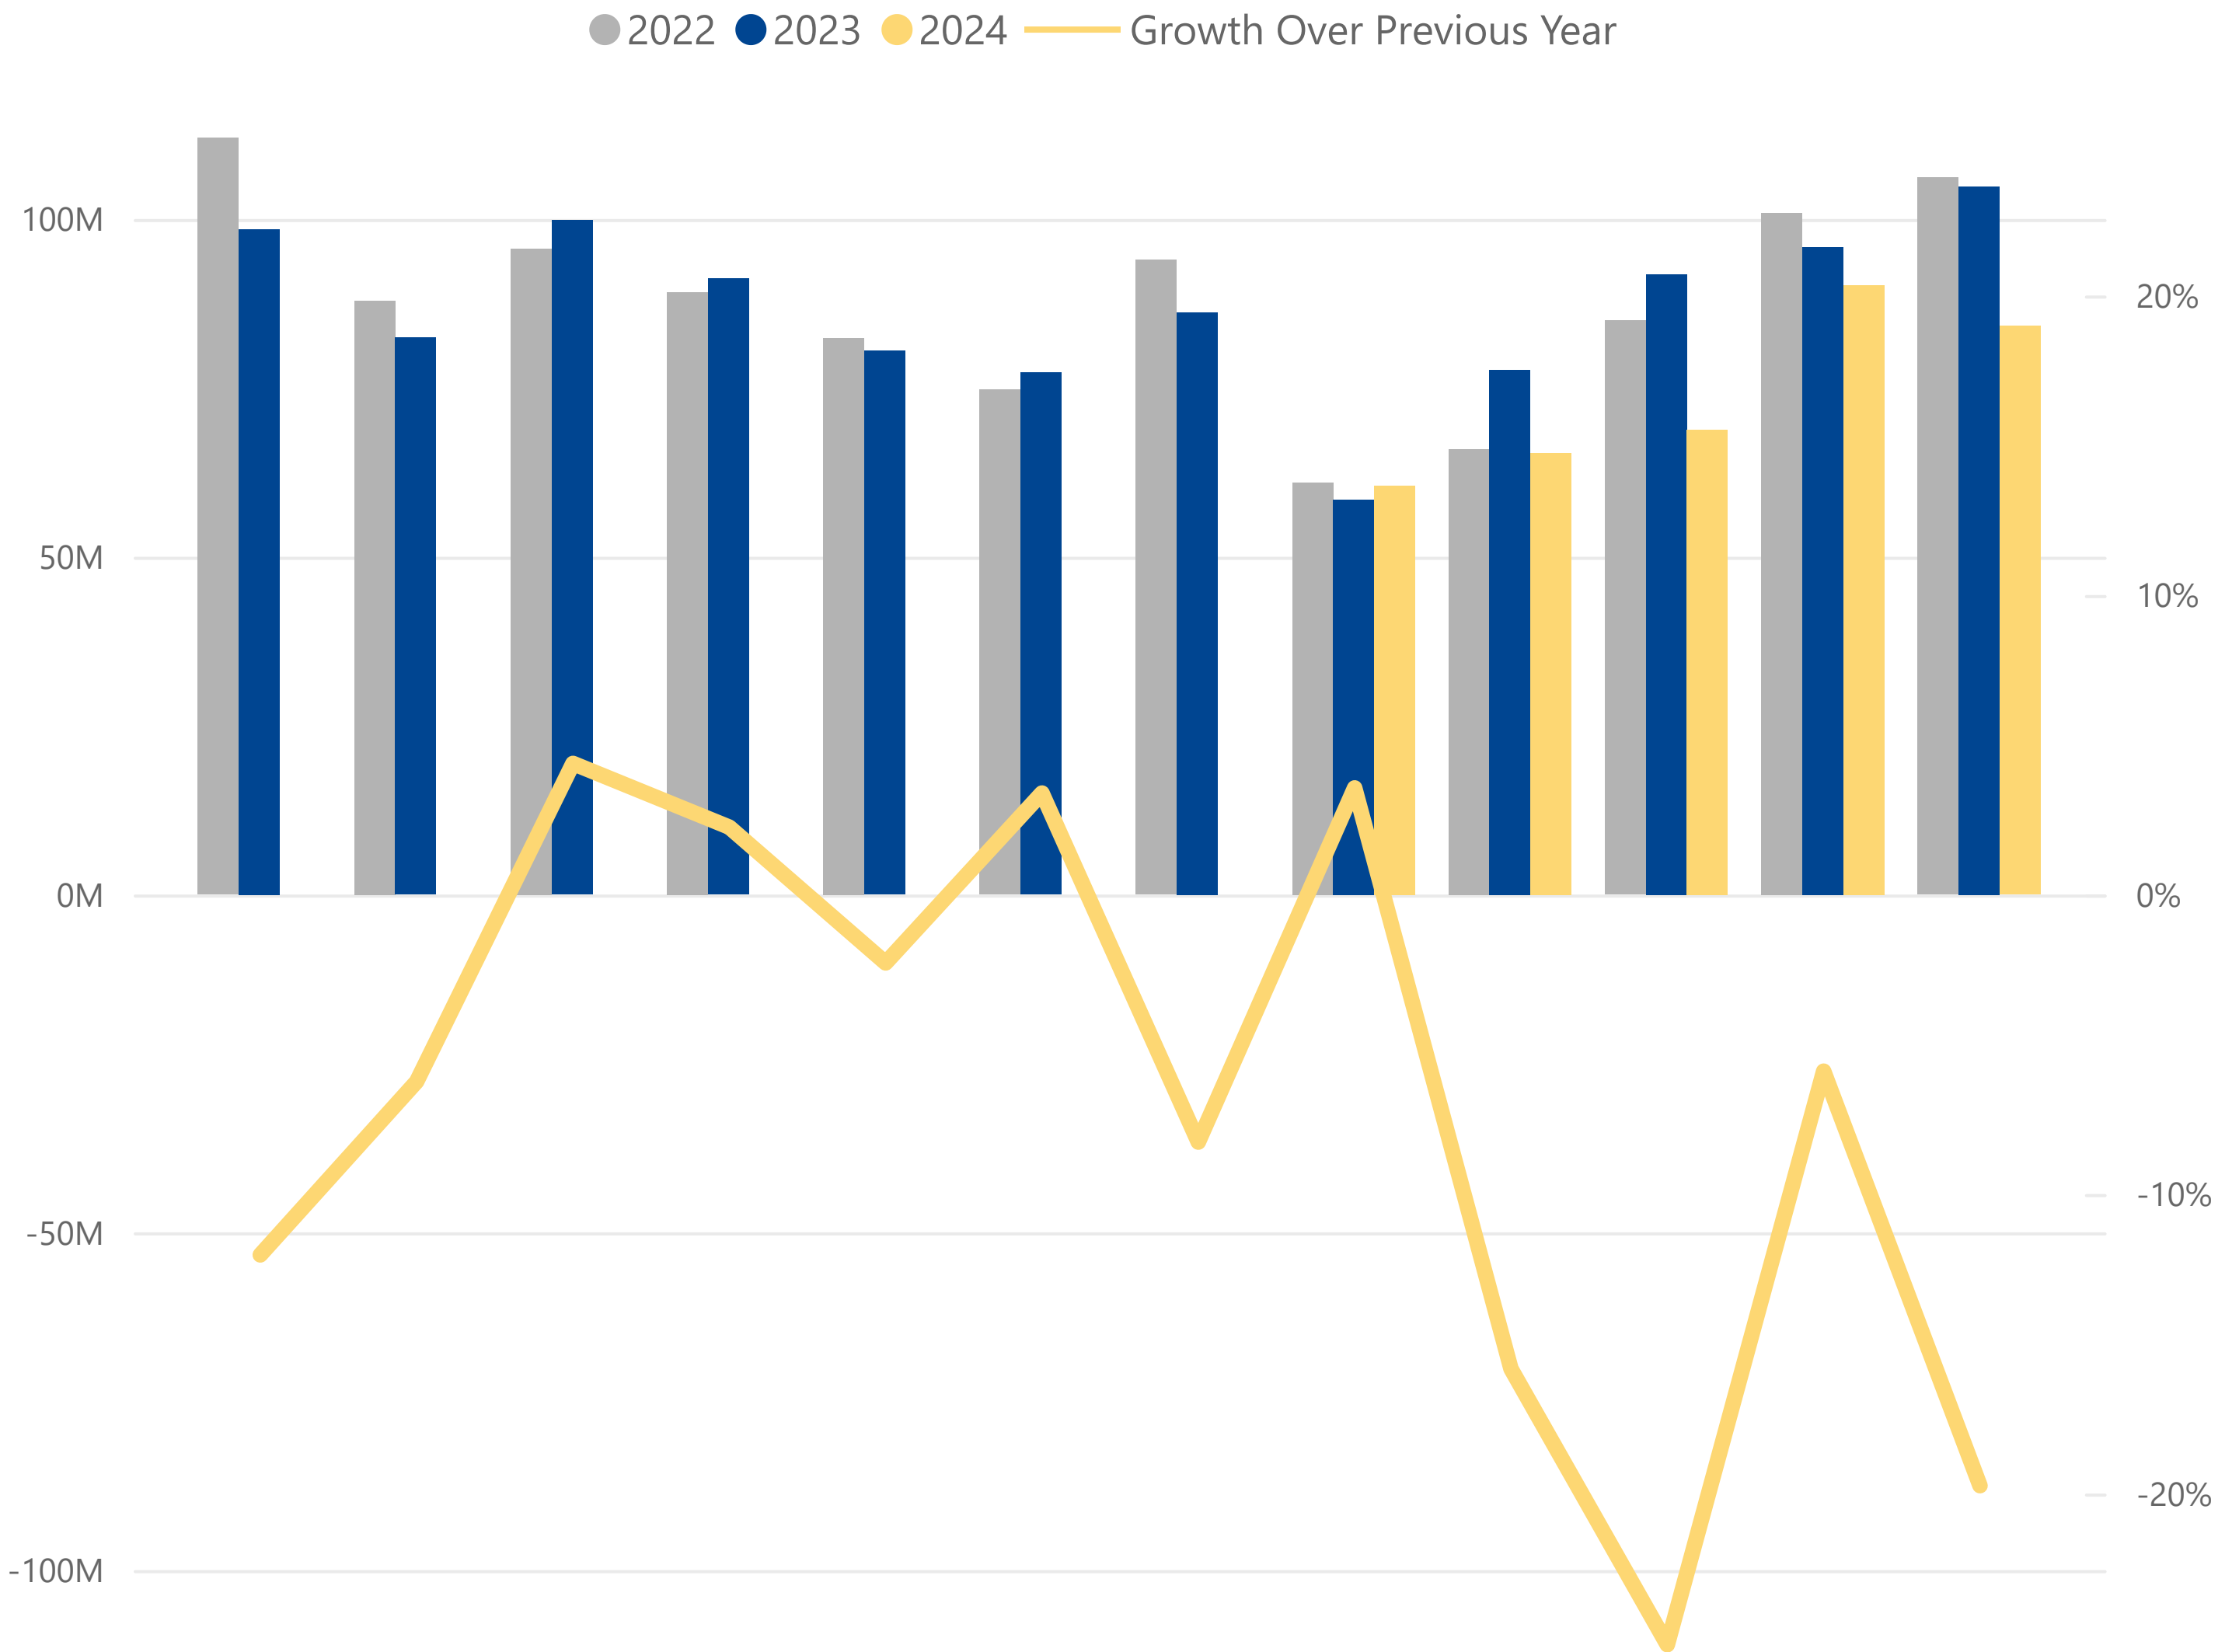

# Constellation Tractor Market Update

Constellation Dealership Software companies, Ideal, Charter, and c-Systems, have developed the largest database of dealership transactional sales, inventory position and task completion information. Drawing from over 1,700 dealers on a nightly basis, this data warehouse is the largest, most accurate source for dealership and market year-over-year trending information in the industry.

<b>Tractor</b> Market	<b>236</b> Dealer Count	<b>136K</b> New Wholegood Units	<b>2bn</b> Total Sales \$
--------------------------	----------------------------	------------------------------------	------------------------------

- The report is based on a group of dealers who have reported their data over the previous three years. The dealer count, wholegood unit sale count, and total sales numbers above show the actual number of dealers and total sales being analyzed.
- The graph and analysis on the following pages is based on a smaller “same store” group of dealers who have submitted data each month for three years in a row.
- The report is showing data from combined sales of parts in all departments, wholegood sales and service repairs.
- The report is showing a year over year average with a yellow line indicating the current year performance over the previous year.

# Monthly Revenue and Growth Over Previous Year 236 Same Store Tractor Dealers

Year	Jun	Jul	Aug	Sep	Oct	Nov	Dec	Jan	Feb	Mar	Apr	May
2022	112M	88M	96M	89M	82M	75M	94M	61M	66M	85M	101M	106M
2023	98M	82M	100M	91M	81M	77M	86M	58M	78M	92M	96M	105M
2024								61M	65M	69M	90M	84M
	-12%	-6%	4%	2%	-2%	3%	-8%	4%	-16%	-25%	-6%	-20%