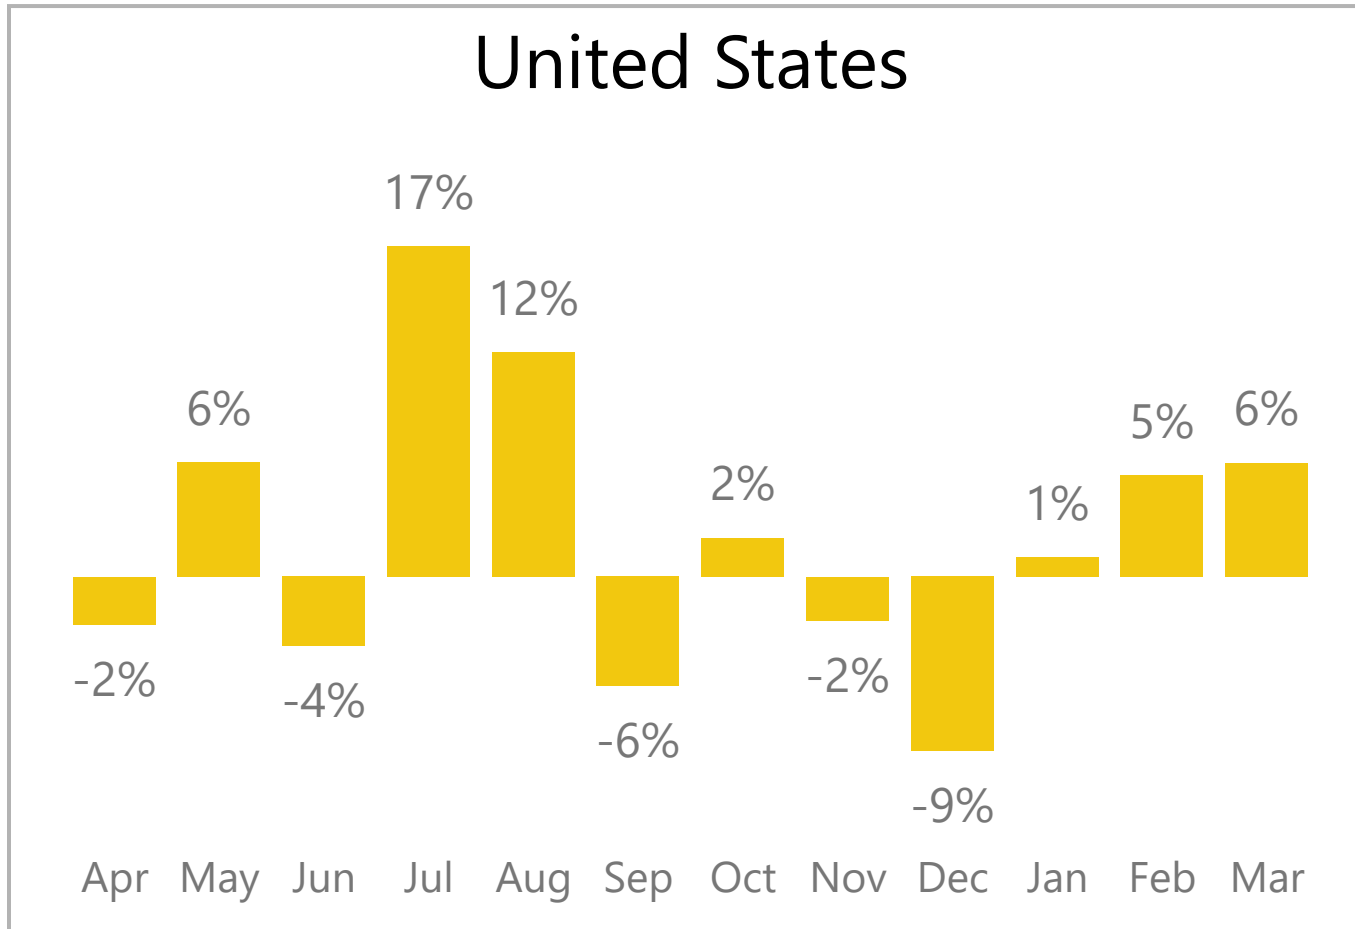

Monthly Revenue Growth By Region