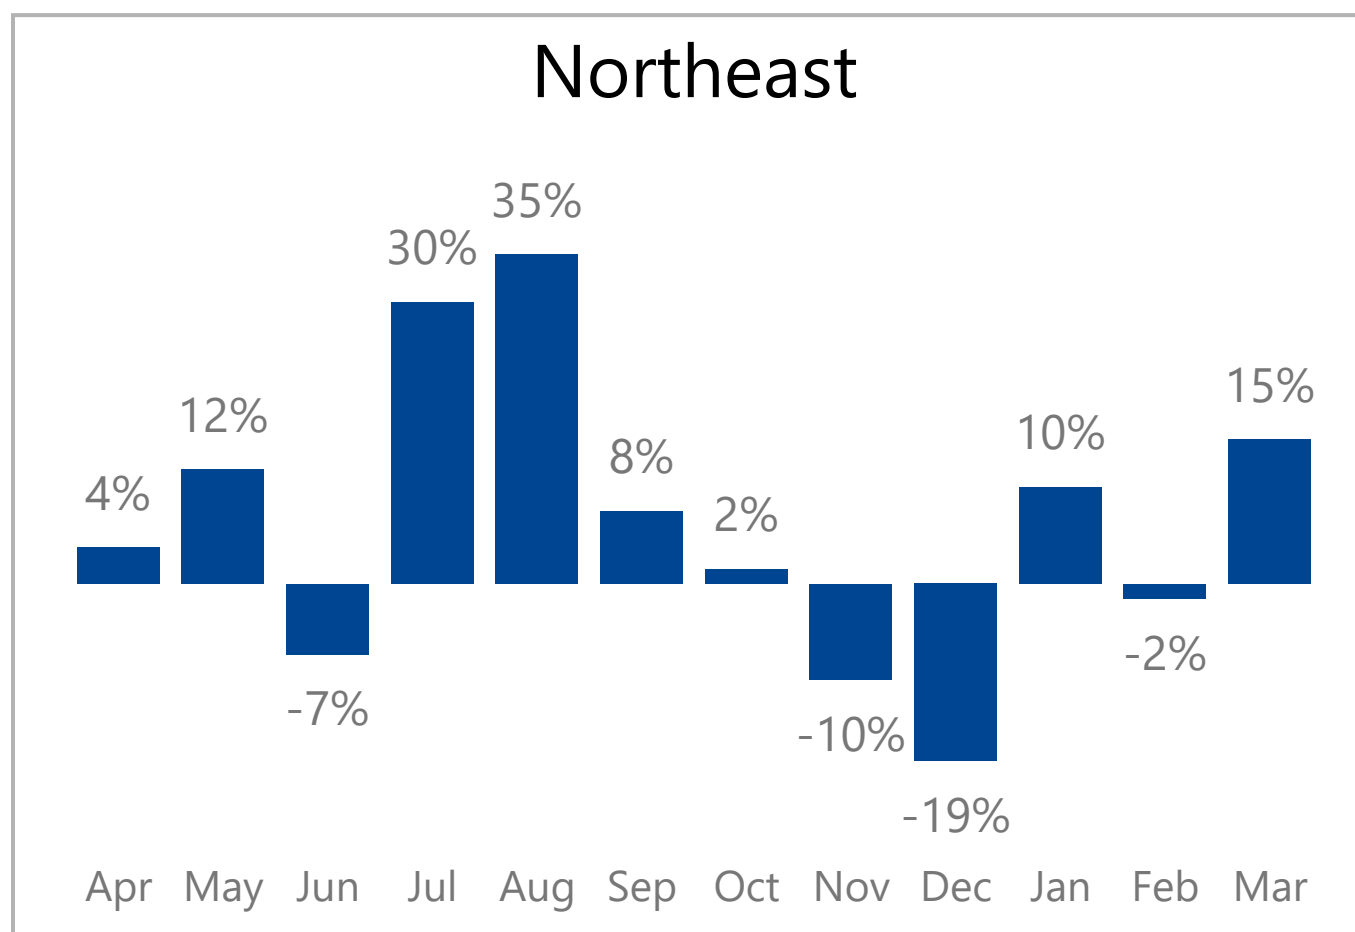

Monthly Revenue Growth By Region