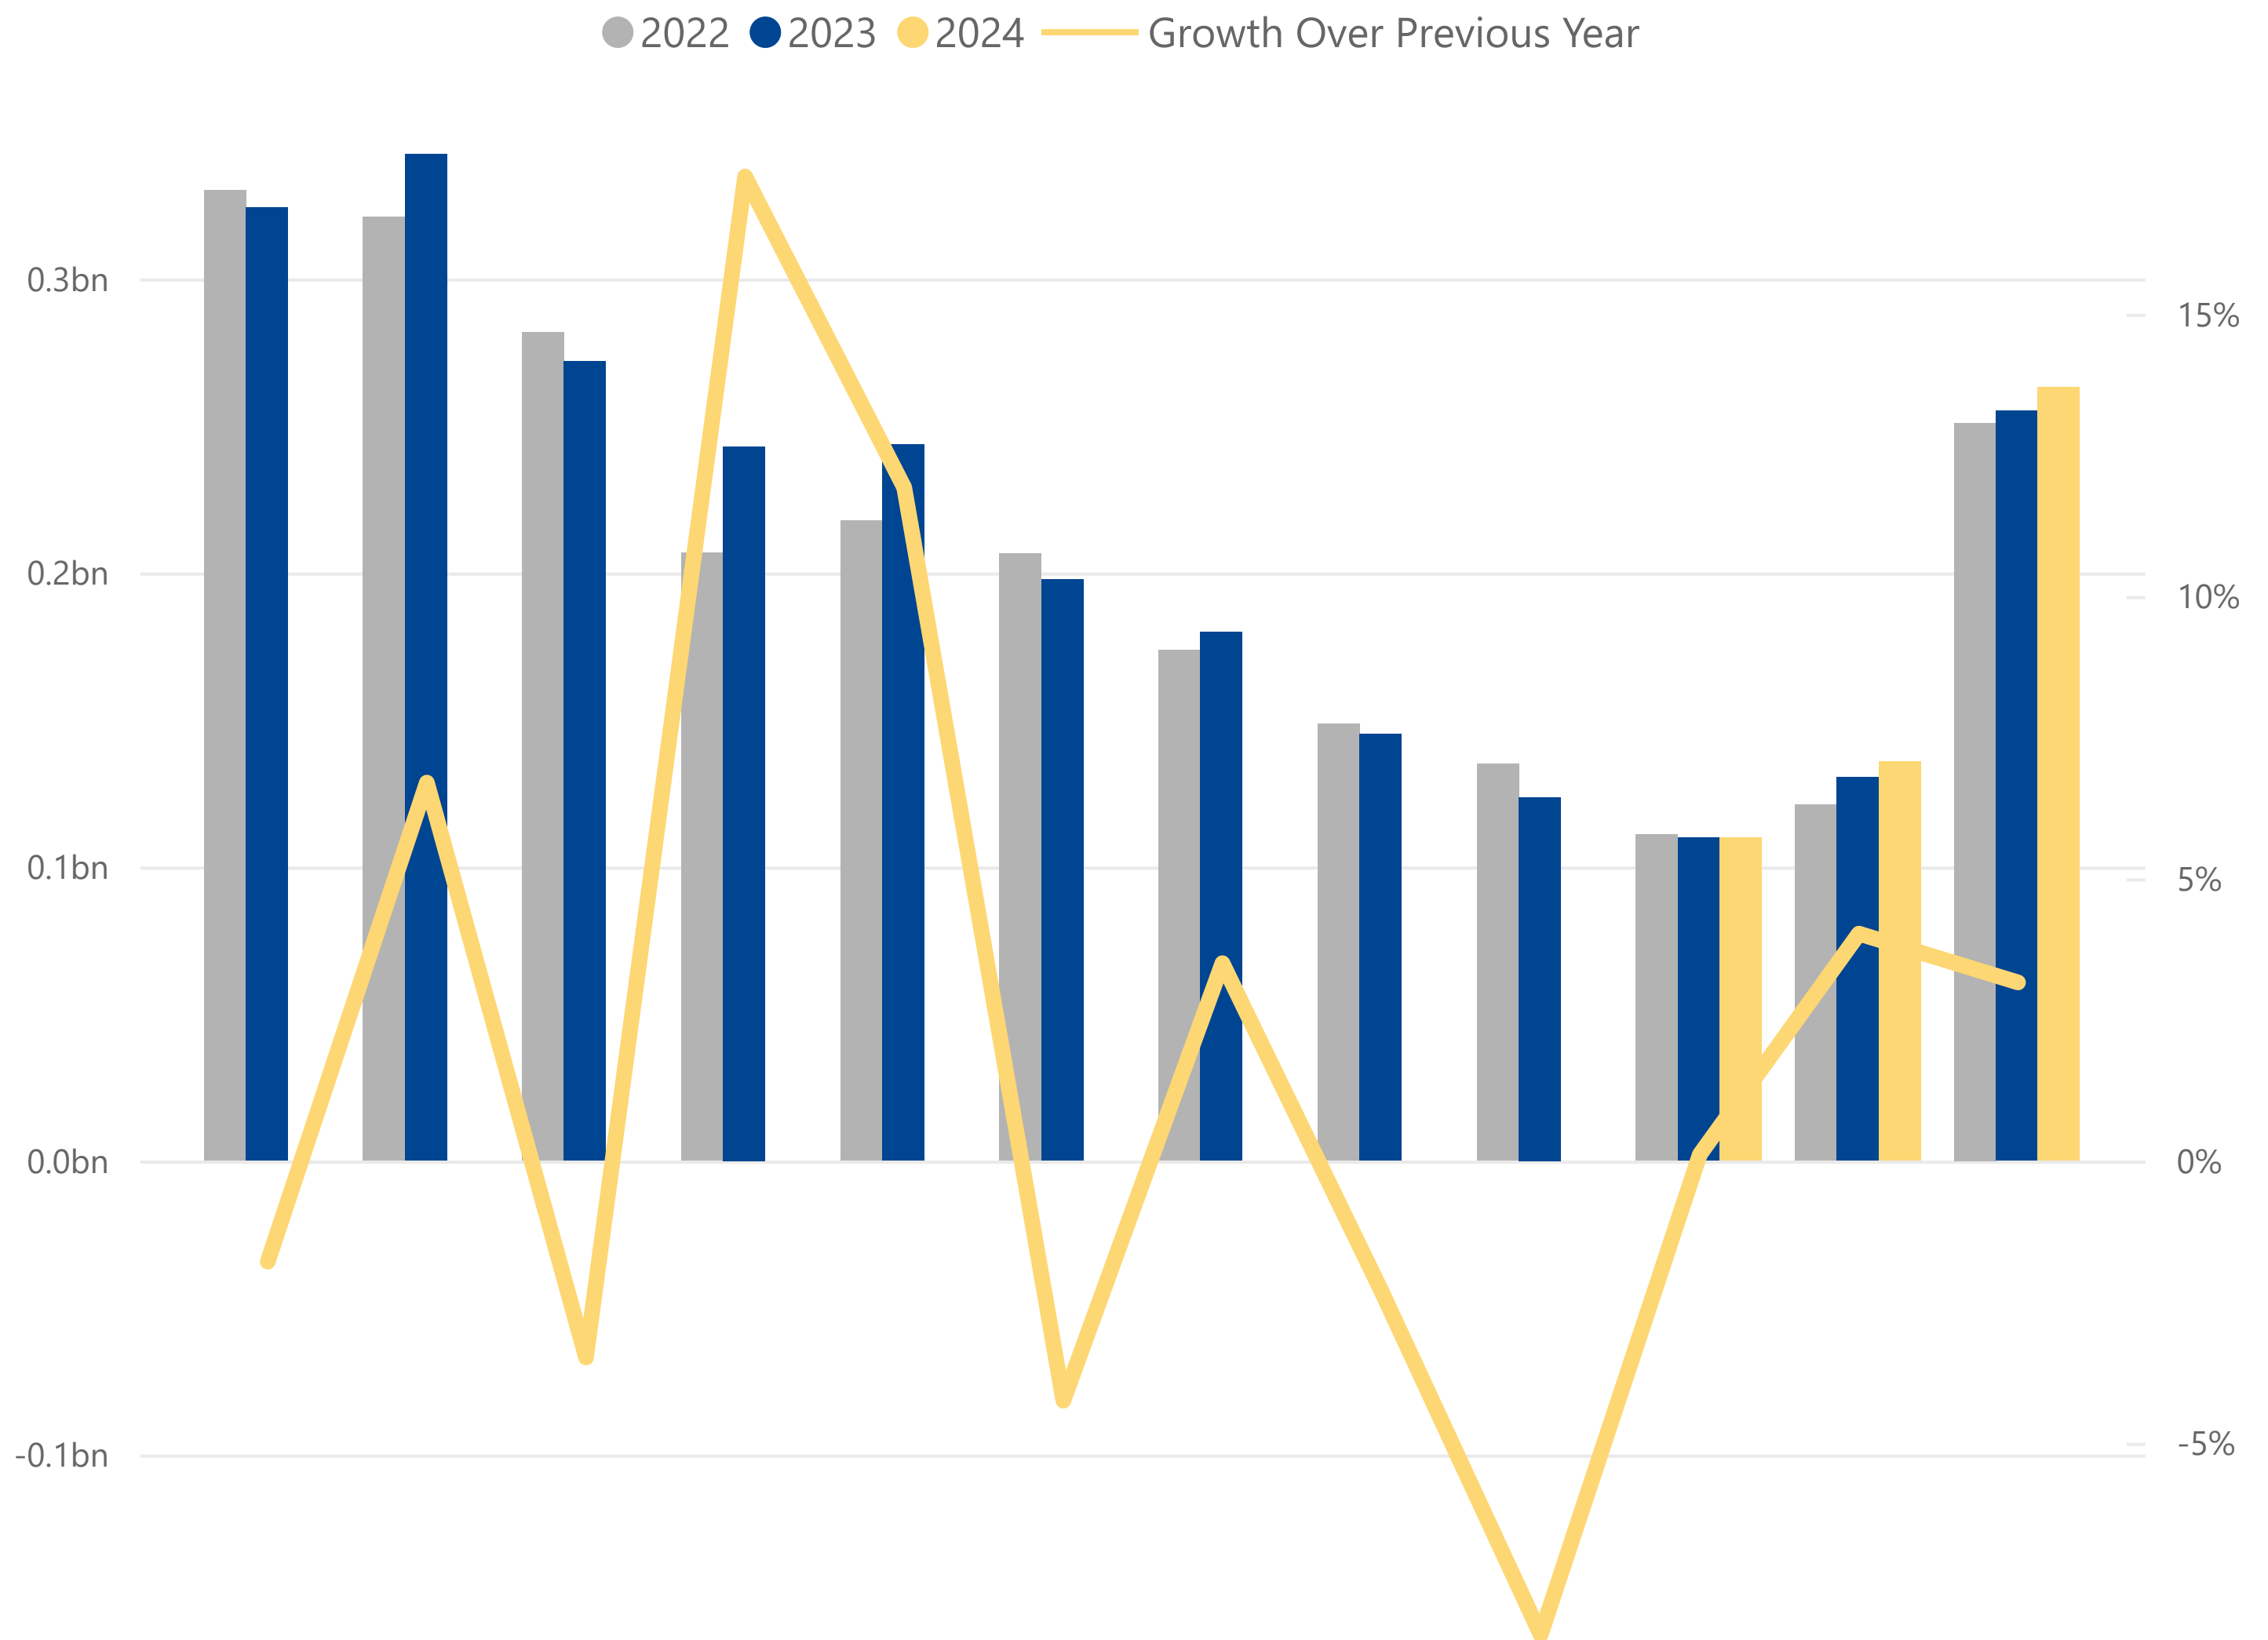

# Constellation OPE Market Update

Constellation Dealership Software companies, Ideal, Charter, and c-Systems, have developed the largest database of dealership transactional sales, inventory position and task completion information. Drawing from over 1,700 dealers on a nightly basis, this data warehouse is the largest, most accurate source for dealership and market year-over-year trending information in the industry.

<b>OPE</b> Market	<b>1,095</b> Dealer Count	<b>3M</b> New Wholegood Units	<b>6bn</b> Total Sales \$
----------------------	------------------------------	----------------------------------	------------------------------

- The report is based on a group of dealers who have reported their data over the previous three years. The dealer count, wholegood unit sale count, and total sales numbers above show the actual number of dealers and total sales being analyzed.
- The graph and analysis on the following pages is based on a smaller “same store” group of dealers who have submitted data each month for three years in a row.
- The report is showing data from combined sales of parts in all departments, wholegood sales and service repairs.
- The report is showing a year over year average with a yellow line indicating the current year performance over the previous year.

# Monthly Revenue and Growth Over Previous Year 1095 Same Store OPE Dealers

Year	Apr	May	Jun	Jul	Aug	Sep	Oct	Nov	Dec	Jan	Feb	Mar
2022	330M	321M	282M	207M	218M	206M	174M	149M	135M	111M	121M	251M
2023	324M	342M	272M	243M	243M	198M	180M	145M	124M	110M	130M	255M
2024										110M	136M	263M
	-2%	7%	-3%	17%	12%	-4%	3%	-2%	-8%	0%	4%	3%