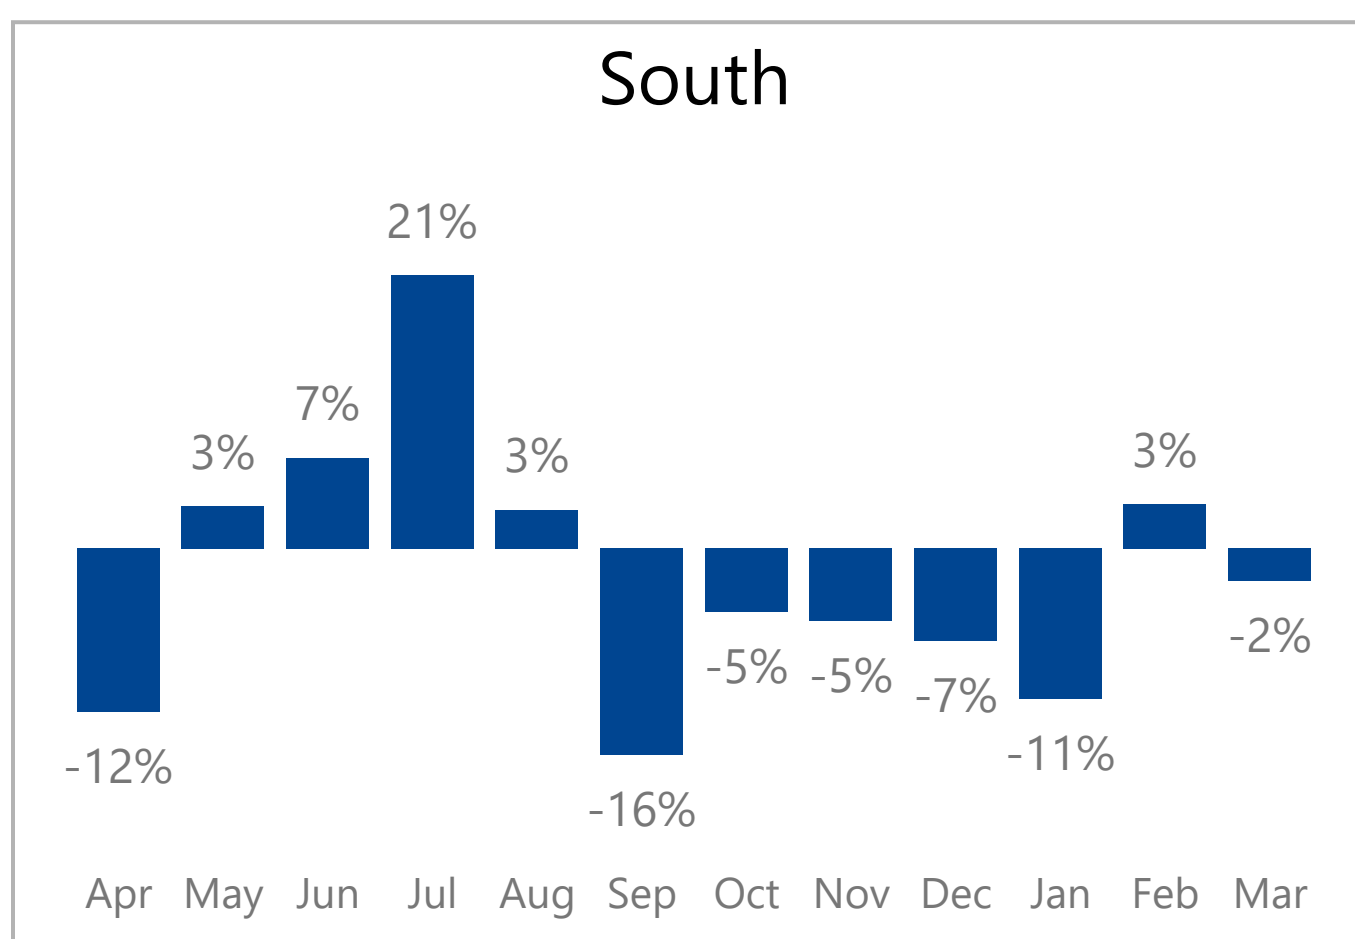

Monthly Revenue Growth By Region