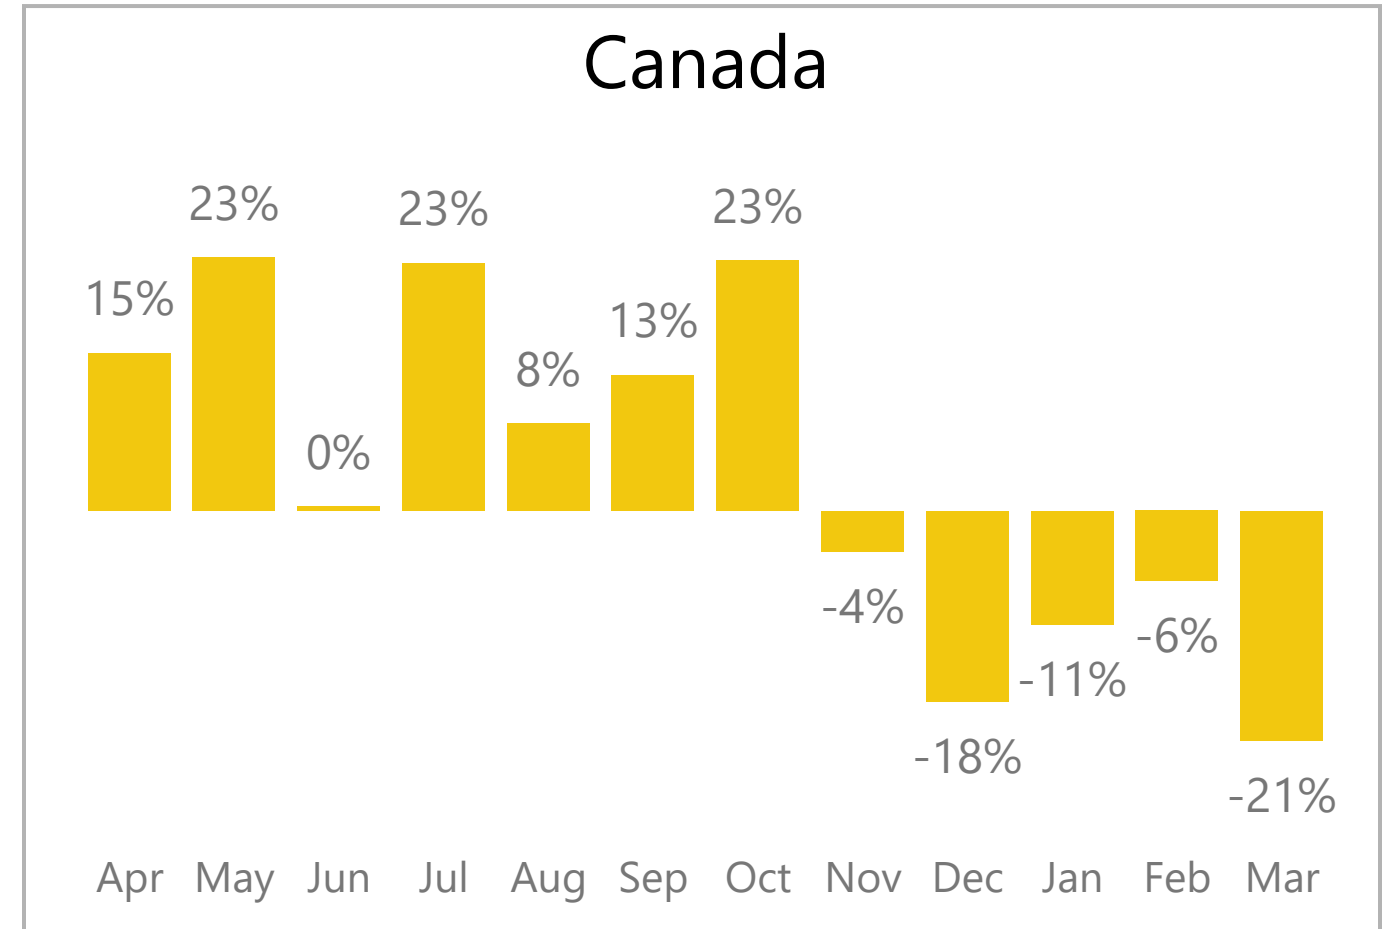

Monthly Revenue Growth By Region