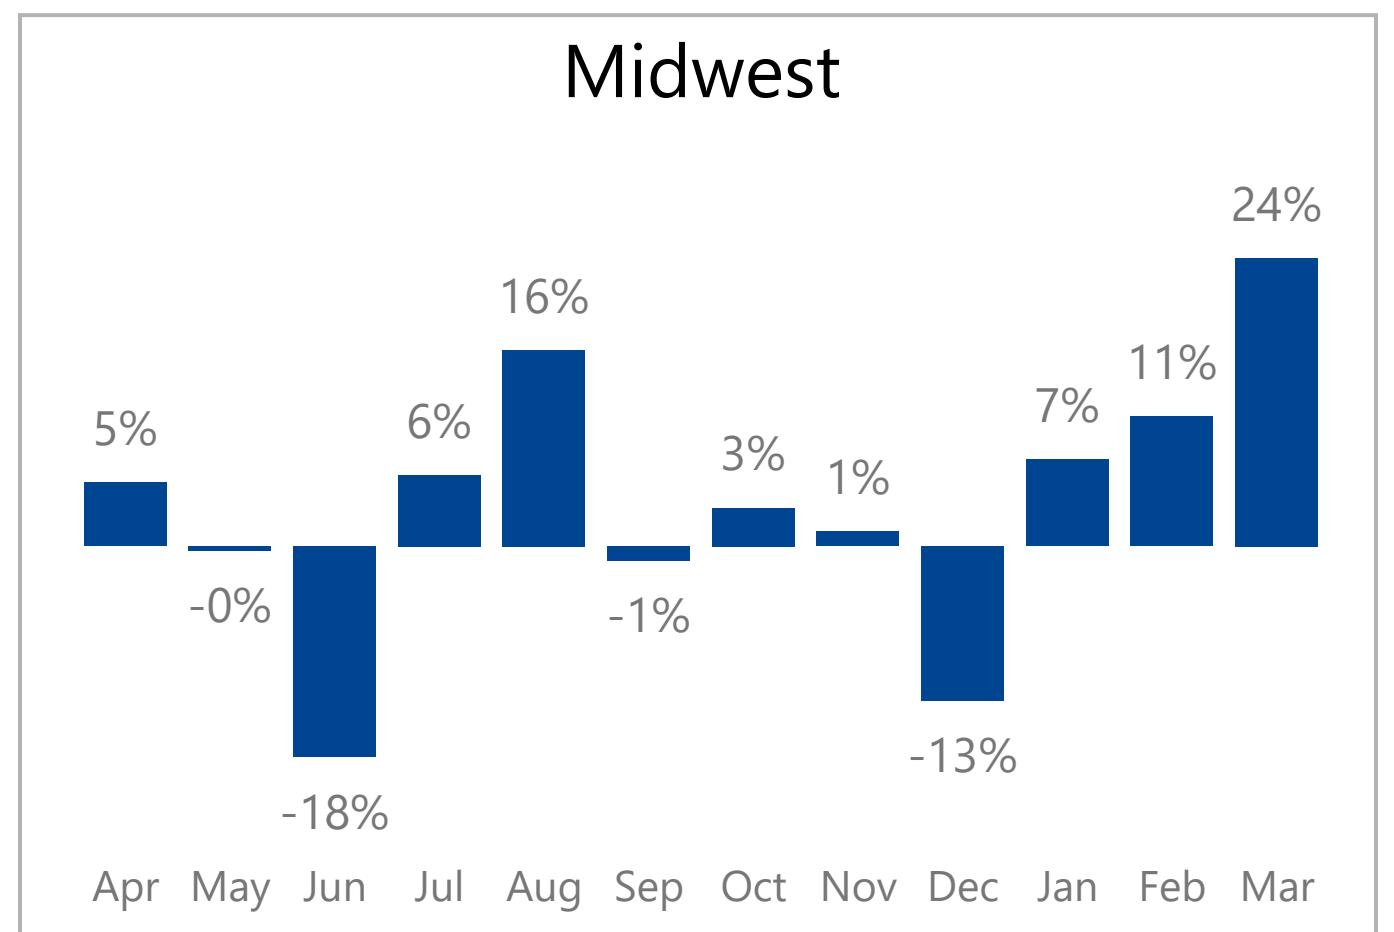

Monthly Revenue Growth By Region