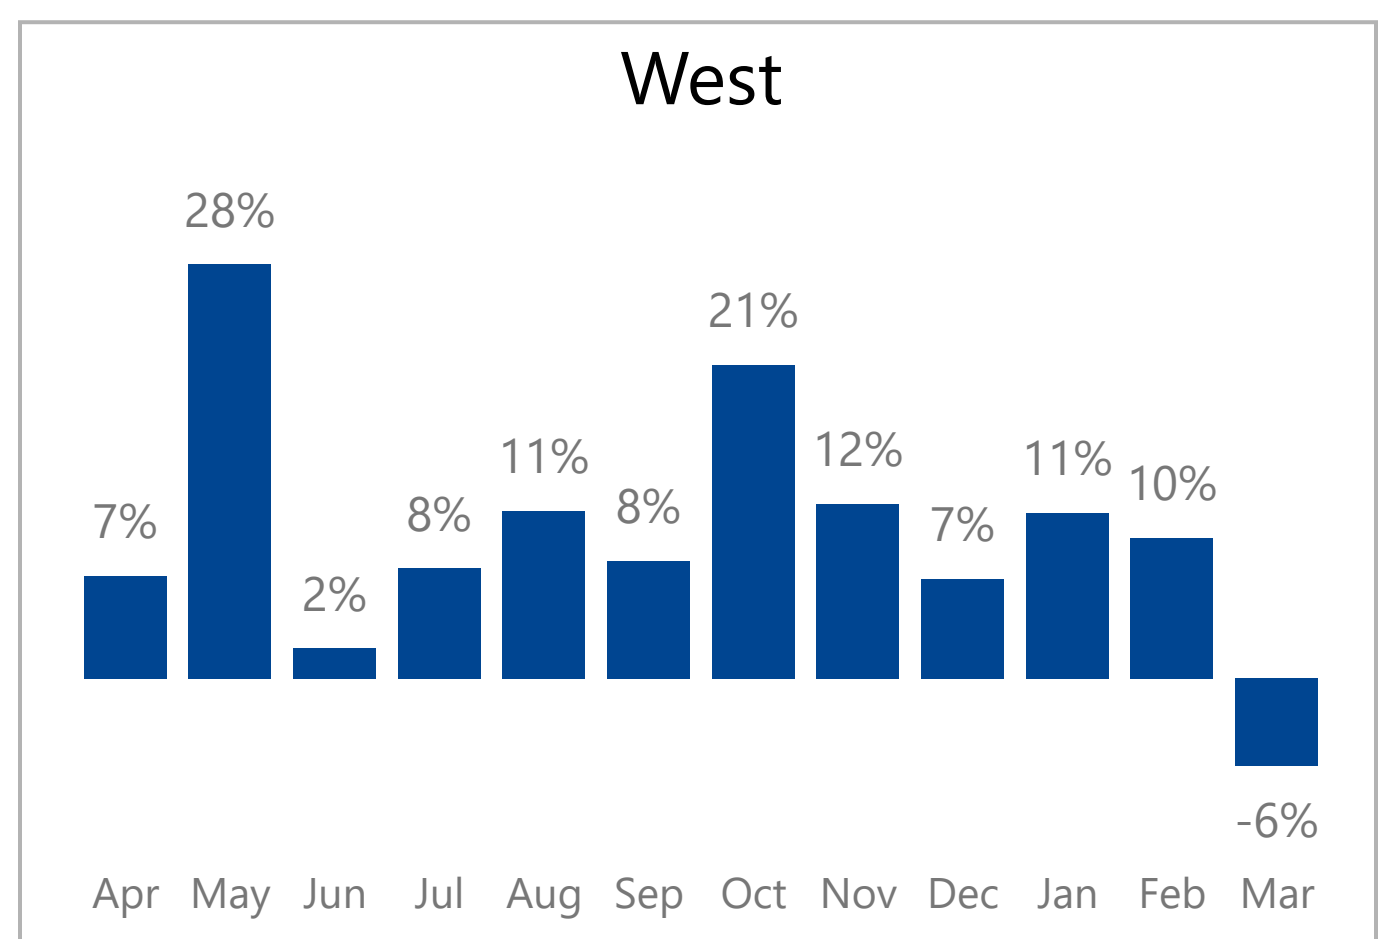

Monthly Revenue Growth By Region