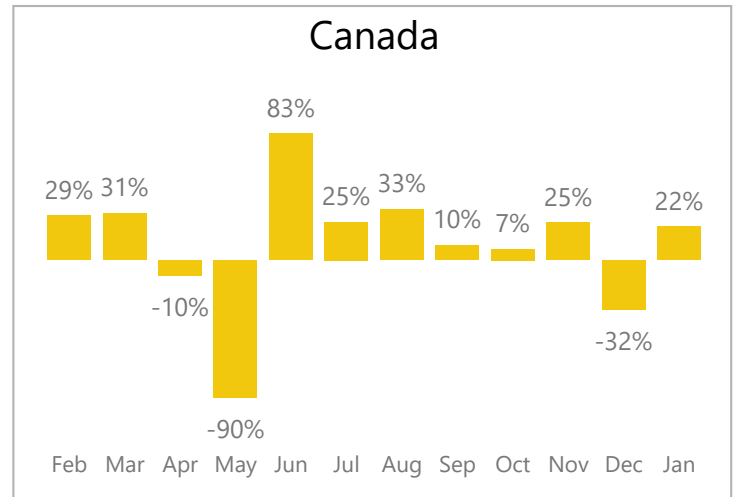

Monthly Revenue Growth By Region