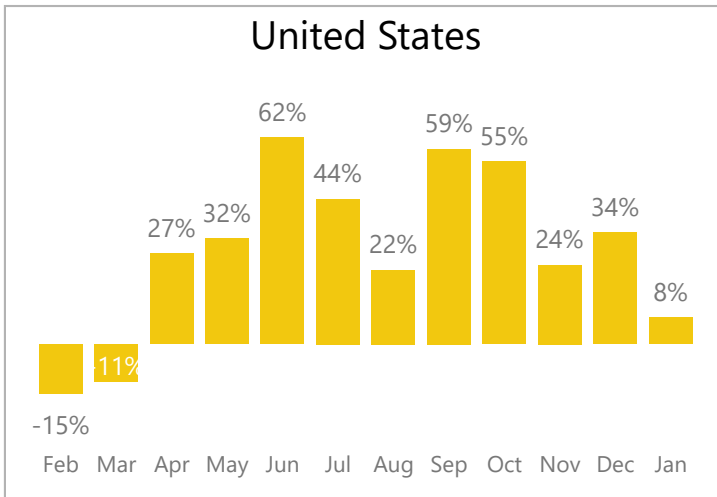

Monthly Revenue Growth By Region