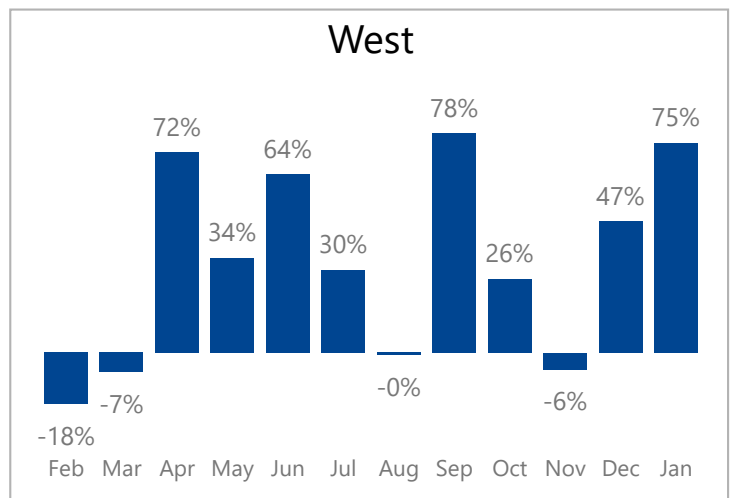

Monthly Revenue Growth By Region