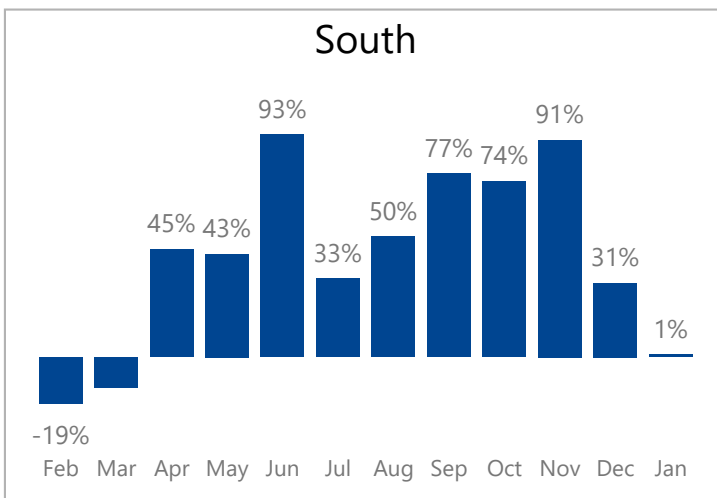

Monthly Revenue Growth By Region