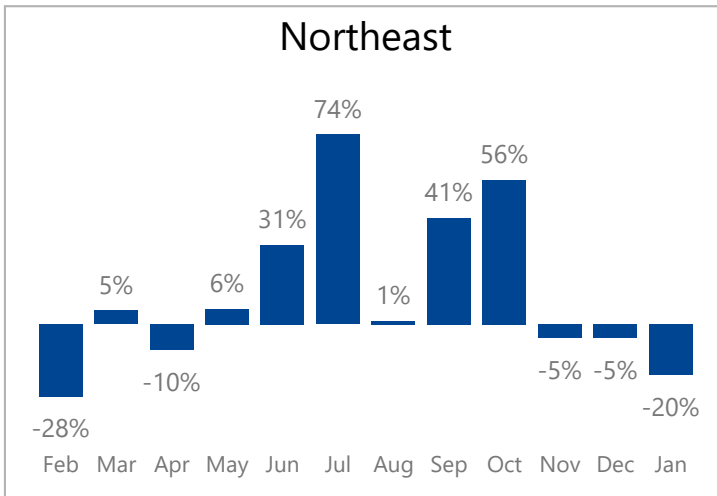

Monthly Revenue Growth By Region