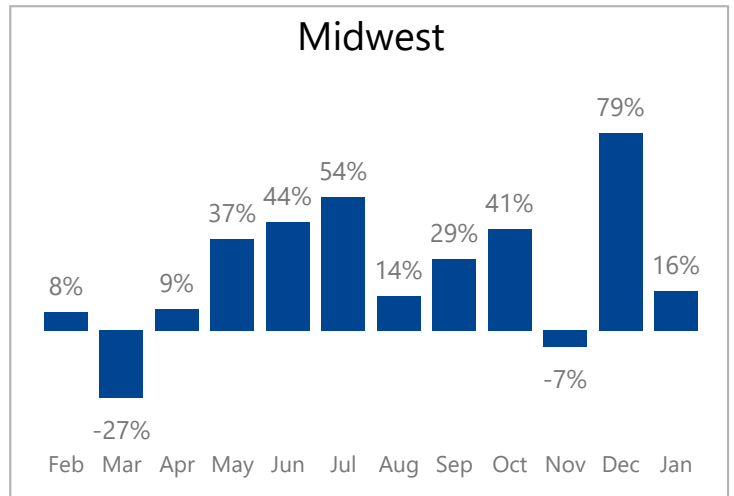

Monthly Revenue Growth By Region