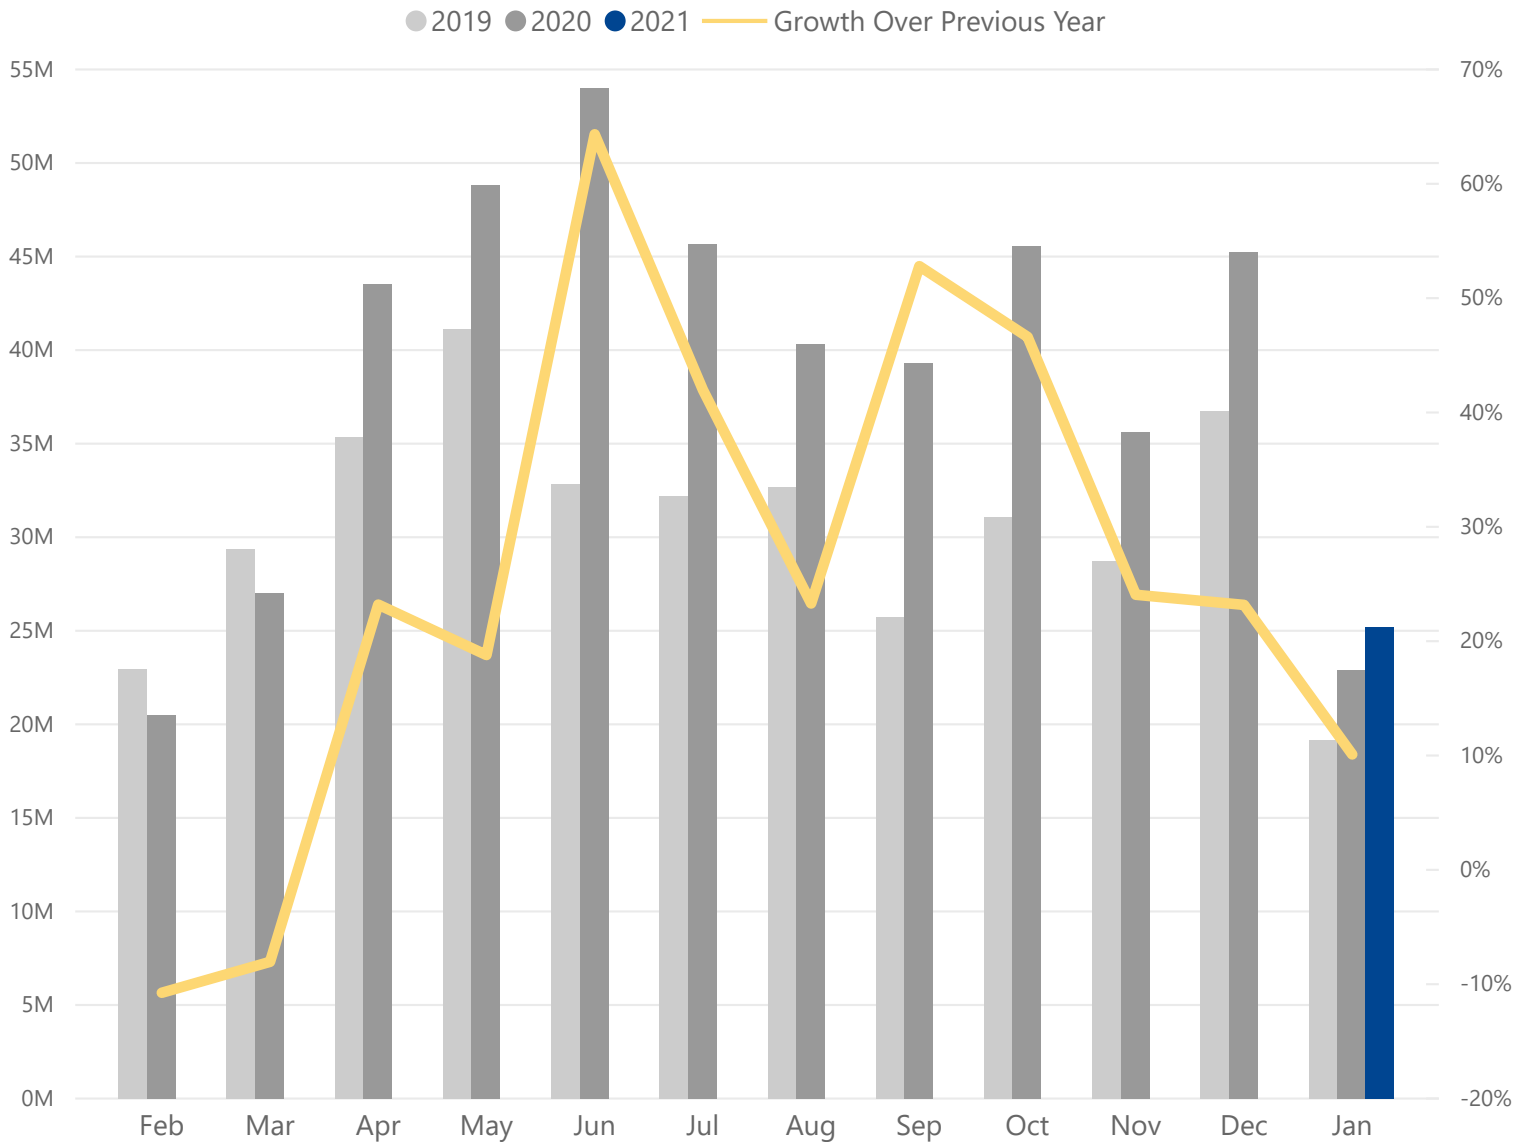

# Constellation Tractor Market Update

Constellation Dealership Software companies, Ideal, Charter, and c-Systems, have developed the largest database of dealership transactional sales, inventory position and task completion information in the outdoor power equipment (OPE) market. Drawing from over 1,500 dealers on a nightly basis, this data warehouse is the largest, most accurate source for dealership and market year-over-year trending information in the industry.

<b>Tractor</b> Market	<b>1031</b> Dealer Count	<b>0.1M</b> New Wholegood Units	<b>1.0bn</b> Total Sales
--------------------------	-----------------------------	------------------------------------	-----------------------------

- The report is based on a group of dealers who have reported their data over the previous three years. The dealer count, wholegood unit sale count, and total sales numbers above show the actual number of dealers and total sales being analyzed.
- The graph and analysis on the following pages is based on a smaller “same store” group of dealers who have submitted data each month for three years in a row.
- The report is showing data from combined sales of parts in all departments, wholegood sales and service repairs.
- The report is showing a year over year average with a yellow line indicating the current year performance over the previous year.

## Monthly Revenue and Growth Over Previous Year 257 Same Store Tractor Dealers

Year	Feb	Mar	Apr	May	Jun	Jul	Aug	Sep	Oct	Nov	Dec	Jan
2019	23M	29M	35M	41M	33M	32M	33M	26M	31M	29M	37M	19M
2020	20M	27M	44M	49M	54M	46M	40M	39M	46M	36M	45M	23M
2021												25M
	-11%	-8%	23%	19%	64%	42%	23%	53%	47%	24%	23%	10%