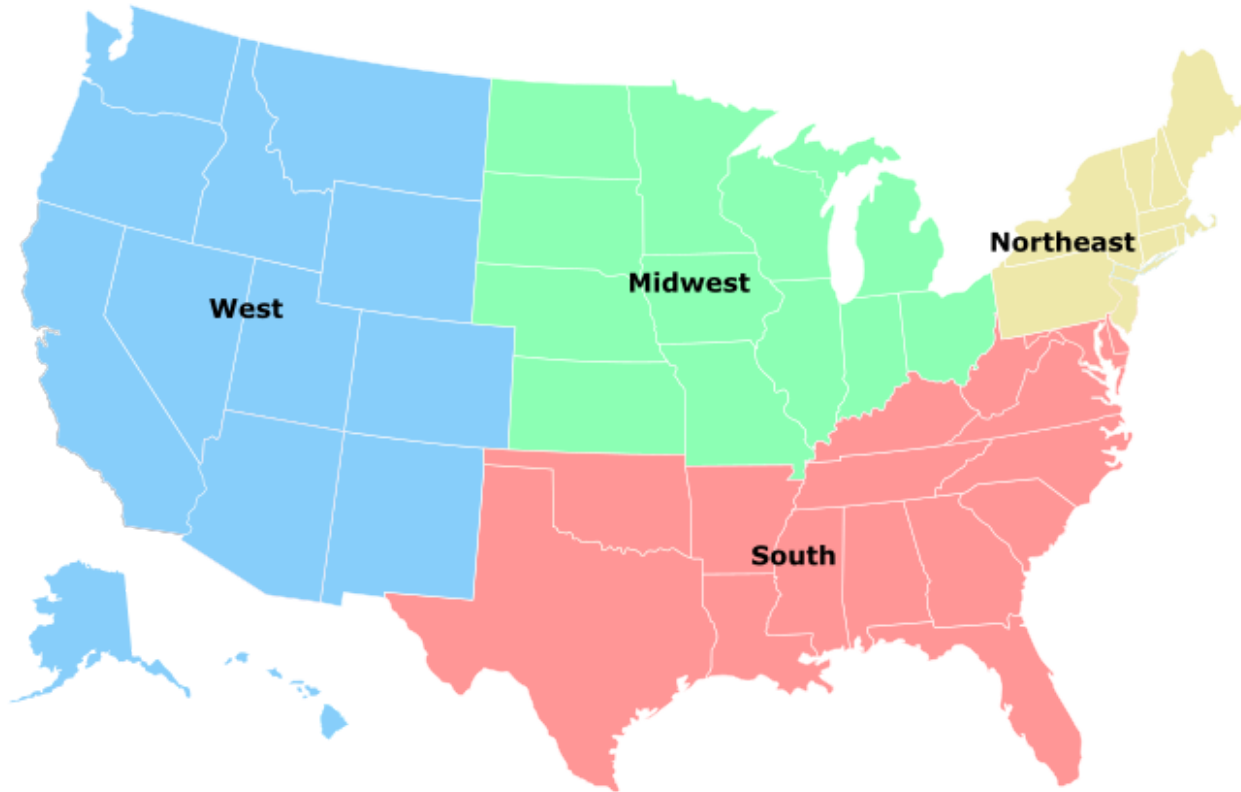

Regions

Information is also available on: www.constellationdealer.com/ope-market-update/

Have questions? Contact: datasolutions@constellationdealer.com